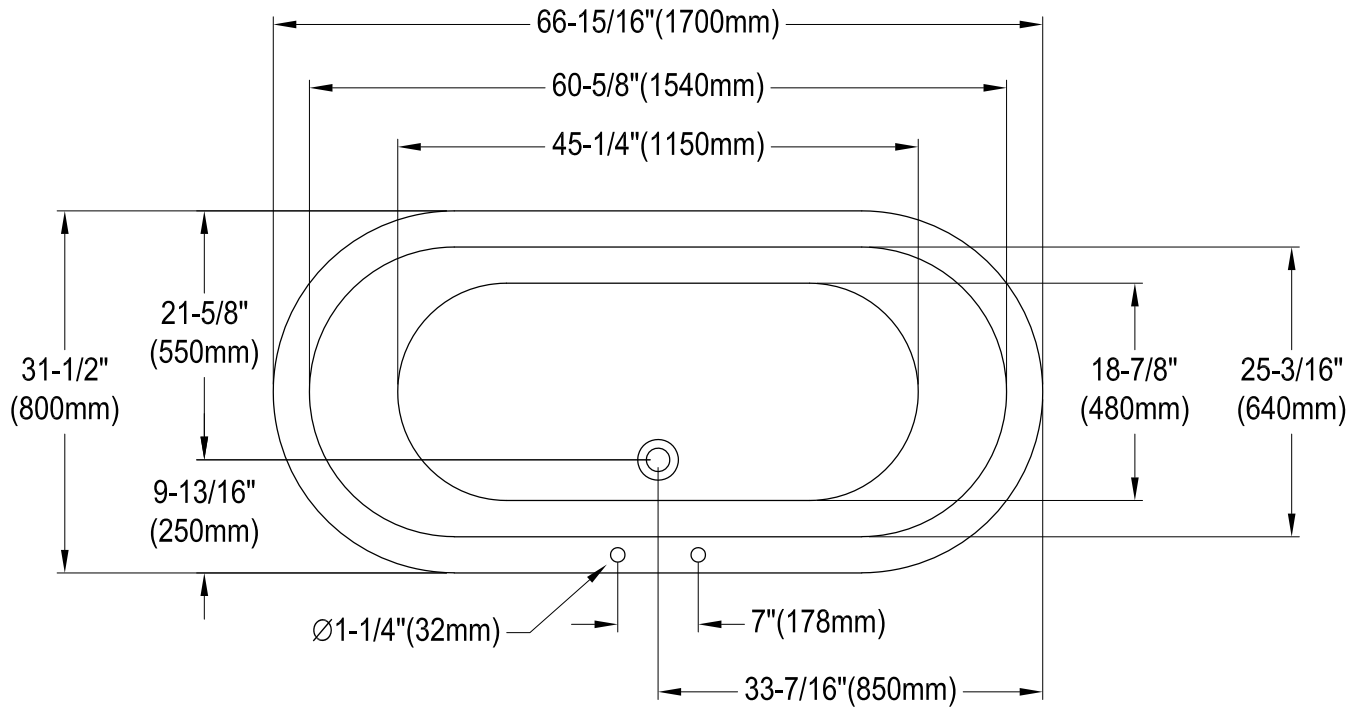

VT7PE672824P

67" Acrylic Pedestal Tub With 7" Faucet Drillings

M12 x 81 (4 pcs)

Four M12 x 81 screws are shown, used for mounting the tub to a wall.

Section A-A