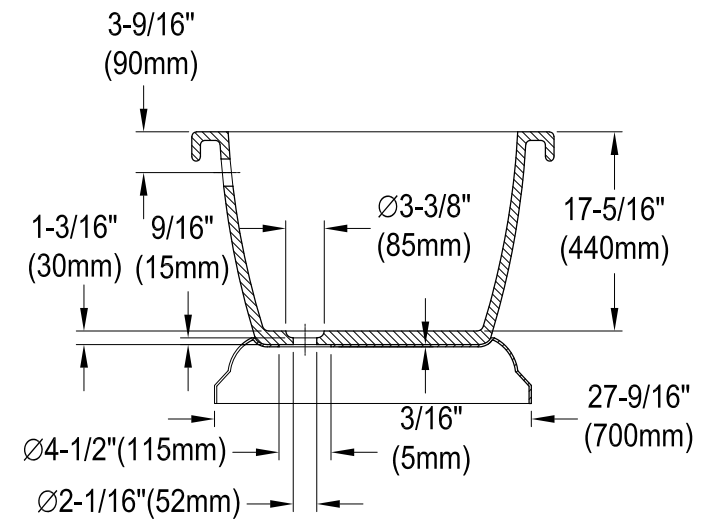

VT7PE672824P

67" Acrylic Pedestal Tub With 7" Faucet Drillings

M12 x 81 (4 pcs)

Four M12 x 81 screws are shown, used for mounting the tub to a wall.

Section A-A