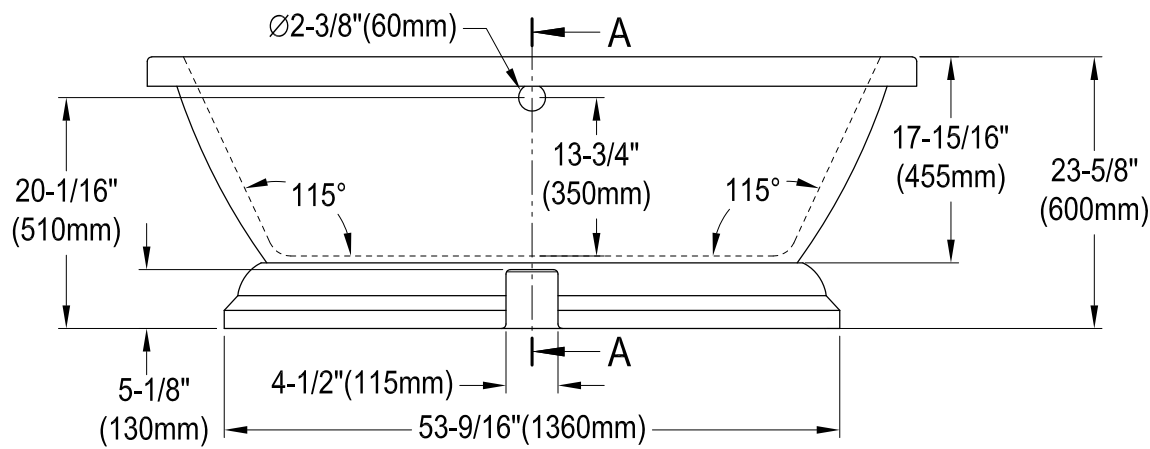

VT7PE672824P

67" Acrylic Pedestal Tub With 7" Faucet Drillings

M12 x 81 (4 pcs)

Four M12 x 81 screws are shown, used for mounting the tub to a wall.

Section A-A