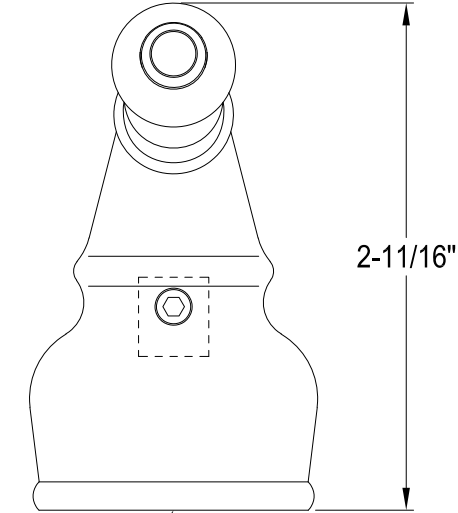

KBH620,1,2,3,4,5,6,7,8,9C,6PNC,7SBC

Lever Handle, Cold

D Type