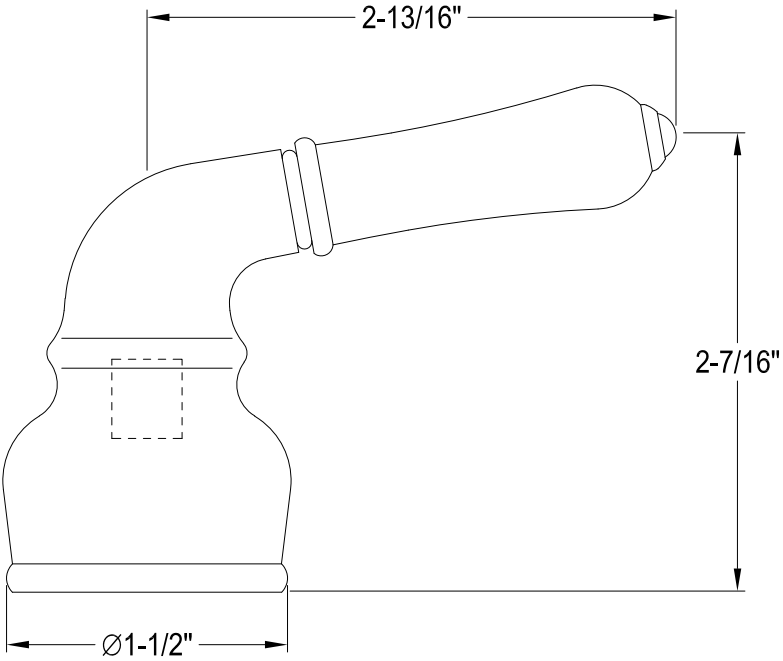

KBH620,1,2,3,4,5,6,7,8,9C,6PNC,7SBC

Lever Handle, Cold

D Type