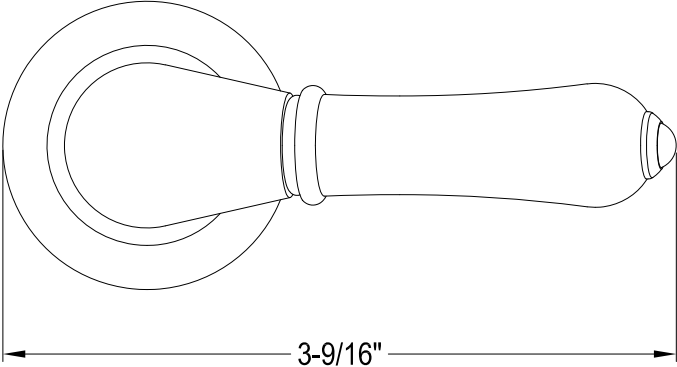

KBH620,1,2,3,4,5,6,7,8,9C,6PNC,7SBC

Lever Handle, Cold

D Type