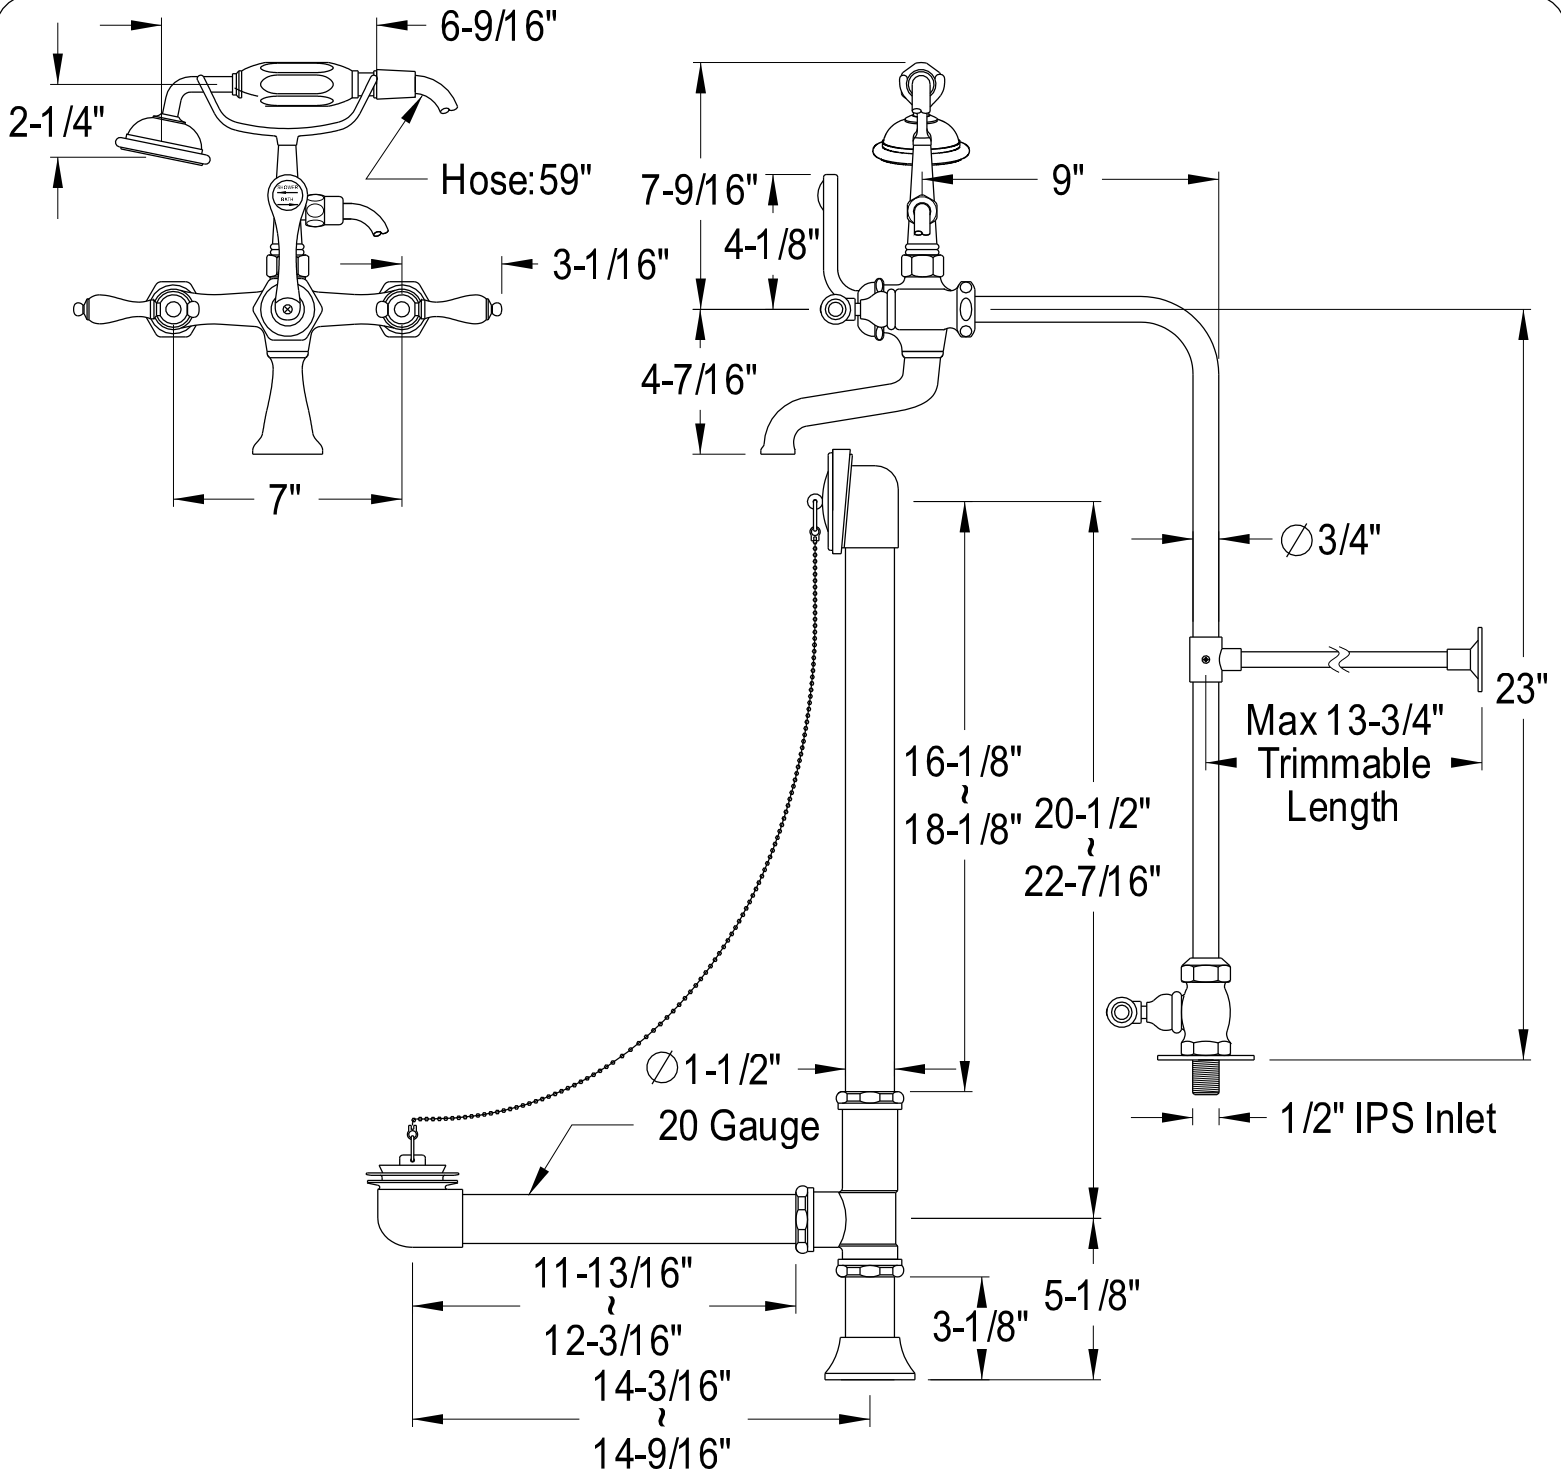

CCK5101, 2, 5, 8AL

Free-Standing Clawfoot Tub Faucet Combo

ABT135-1, 2, 5, 8
(Optional Wall Mount Parts Included)

CC431, 2, 5, 8
(Optional Wall Mount Parts Included)