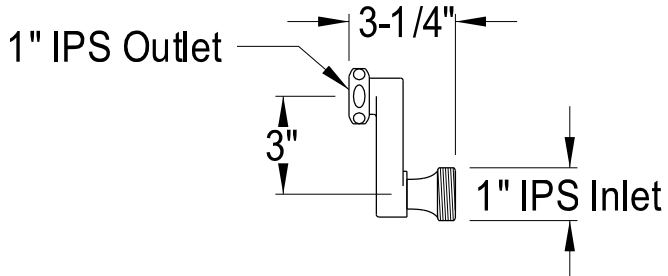

CCK5101, 2, 5, 8AL

Free-Standing Clawfoot Tub Faucet Combo

ABT135-1, 2, 5, 8
(Optional Wall Mount Parts Included)

CC431, 2, 5, 8
(Optional Wall Mount Parts Included)