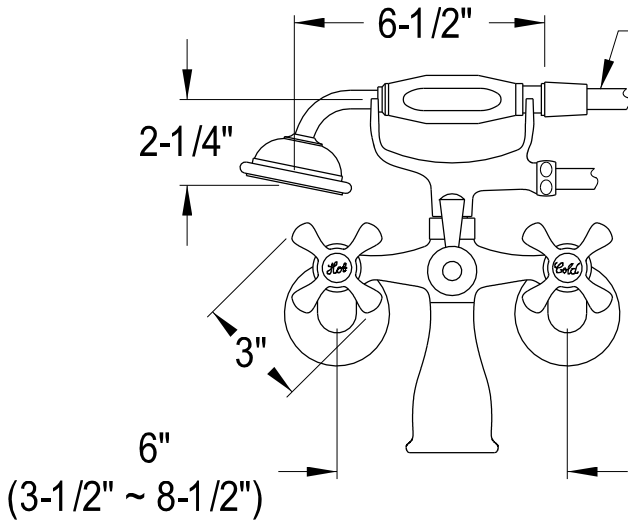

CCK265C, CD, PB, PBD, ORB, SN, SND

Shower Combo

Hose: 59"