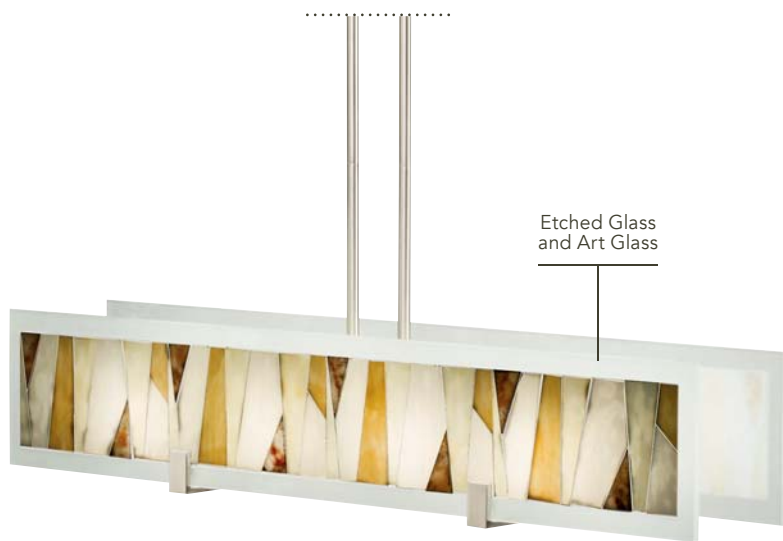

KHIONE™

BRUSHED NICKEL FINISH WITH
ETCHED GLASS AND ART GLASS

CONVERTIBLE

Create two distinct lighting options with one fixture:
Pendant or Semi Flush.

A | 65434

Shown as Pendant - 11.75" H.

Shown as Semi Flush - 12" H.

B | 65433
Linear Chandelier

Etched Glass
and Art Glass

C | 65435
Mini Pendant

Art Glass

KHIONE™

	ITEM #	INCAND. BULB	W	H	OVRL H	L	STEM TILT	EXTRA WIRE	CHAIN/STEM	NOTES
A	65434	(4) 100W (M)	18.75	11.75	50	---	---	68	36	☑ (23-30W CFL) Additional chain 2996 NI, additional stem 4935 (12") NI.
B	65433	(4) 50W (G9) Ⓢ	7	7.5	40	34.5	---	106	36	Additional chain 2996 NI, additional stem 2999 (12") NI and/or 2997 (24") NI. Height includes one 6" stem.
C	65435	(1) 50W (G9) Ⓢ	5.5	6.75	45	5.75	90°	67	36	Additional stem 2999 (12") NI and/or 2997 (24") NI.

Measurements shown in inches. U.S. & Canadian Patent Pending. Art Glass shades are natural materials – colors, patterns and textures will vary from piece to piece.