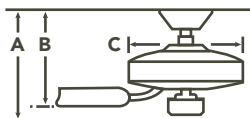

HANGING MEASUREMENTS

WITH 4.5" DOWNROD
A - 24.00" B - 24.00" C - 7.50"

BLADE SPECS

Fan Finish	Blade Finish	Part No.
  NI Brushed Nickel	 Silver FB310125NI	
  OBB Oil Brushed Bronze™	 Old Brushed Bronze™ FB310125OBB	
  WH White	 White FB310125WH