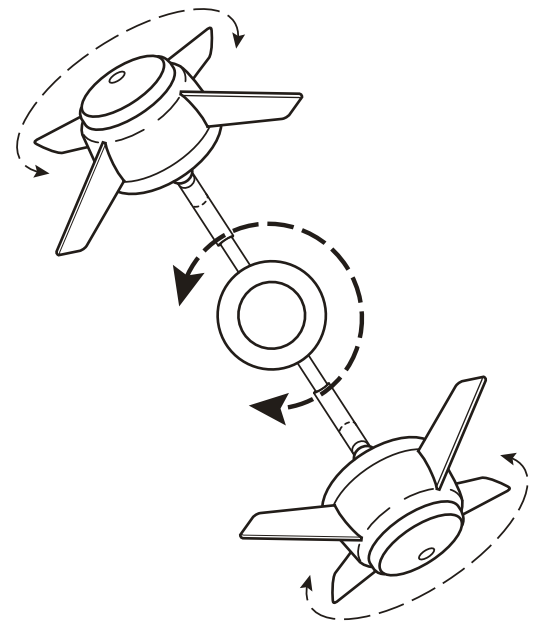

OUTDOOR INDOOR

INCLUDED

- ★ **BLADES** (6) Included ★ 22° Pitch ★ 48" Width (2-24" Fans) Non-Reversible ★ Polycarbonate
- ★ **DOWNRODS** 4.5" Downrod with 1" (O.D.)
- ★ **DOWNLIGHT** Integrated. Uses (1) E-11 75-W JD Lamp
- ★ **DOWNLIGHT GLASS** Etched Opal
- ★ **OPTIONAL DOWNLIGHT** N/A
- ★ **UPLIGHT** N/A ★ **UPLIGHT GLASS** N/A
- ★ **LOW CEILING ADAPTABLE** No

FAN SPECS

- ★ **MOUNTING SLOPE – PITCH** 30° or 7/12
- ★ **LEAD WIRE** 78" ★ **cUL LISTED** Damp
- ★ **HANGING WEIGHT** 28.6
- ★ **WARRANTY** Limited Lifetime

MOTOR SPECS

- ★ **MOTOR SIZE/ TYPE** 153mm x 10mm (2), AC
- ★ **AMPS** 0.70 ★ **RPM** 287
- ★ **ENERGY STAR** N/A

HANGING MEASUREMENTS

WITH 4.5" DOWNROD
A - 24.00" B - 24.00" C - 7.50"

BLADE SPECS

| Fan Finish | Blade Finish | Part No. |
|---|---|----------|
|  NI Brushed Nickel |  Silver FB310125NI | |
|  OBB Oil Brushed Bronze™ |  Old Brushed Bronze™ FB310125OBB | |
|  WH White |  White FB310125WH | |

Both fan heads have 3 forward speeds and manual reverse. Both fan heads can also rotate around the central fan body. The reverse button on the wall control serves as on/off for the central body rotation.