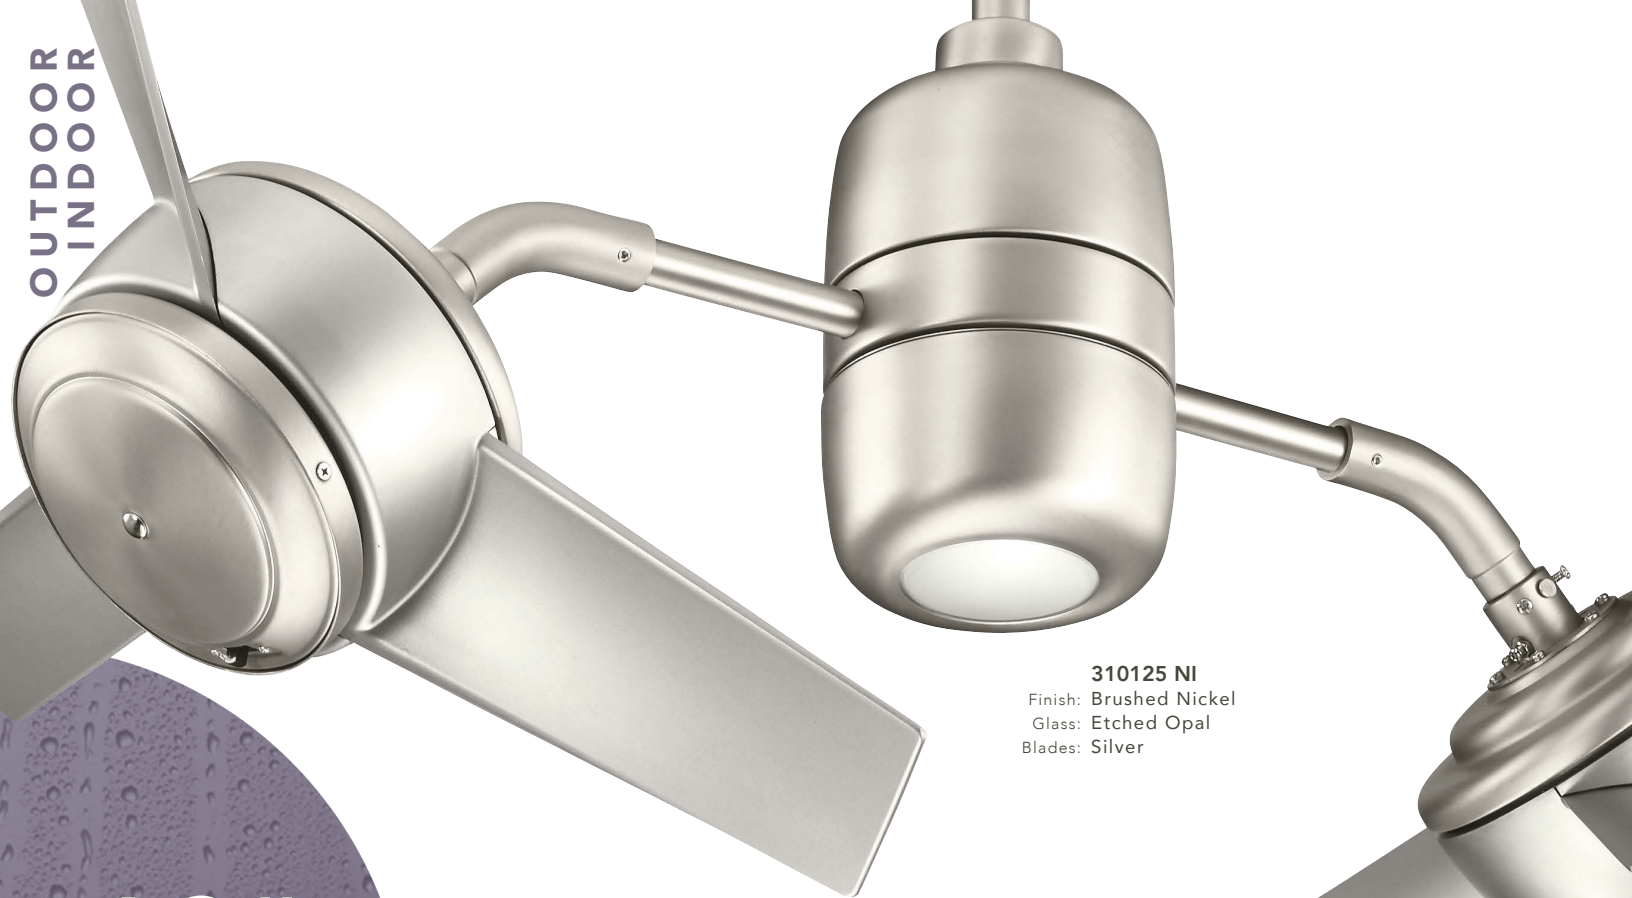

OUTDOOR
INDOOR

310125 NI
Finish: Brushed Nickel
Glass: Etched Opal
Blades: Silver

48"
YUREE™

310125 OBB
Finish: Oiled Brushed Bronze™
Glass: Etched Opal
Blades: Oiled Brushed Bronze™

310125 WH
Finish: White
Glass: Etched Opal
Blades: White

OPTIONAL CONTROLS

TR310125NI
TR310125OBB
TR310125WH

3-SPEED COOLTOUCH™ FULL FUNCTION TRANSMITTER

INCLUDED CONTROL

WALL CONTROL SYSTEM – FULL FUNCTION

- ★ 3 Forward Speeds
- ★ Lights On/Off
- ★ Revers Button Serves as On/Off for Central Rotation
- ★ Manual Reverse

OUTDOOR INDOOR

INCLUDED

- ★ **BLADES** (6) Included ★ 22° Pitch ★ 48" Width (2-24" Fans) Non-Reversible ★ Polycarbonate
- ★ **DOWNRODS** 4.5" Downrod with 1" (O.D.)
- ★ **DOWNLIGHT** Integrated. Uses (1) E-11 75-W JD Lamp
- ★ **DOWNLIGHT GLASS** Etched Opal
- ★ **OPTIONAL DOWNLIGHT** N/A
- ★ **UPLIGHT** N/A ★ **UPLIGHT GLASS** N/A
- ★ **LOW CEILING ADAPTABLE** No

Both fan heads have 3 forward speeds and manual reverse. Both fan heads can also rotate around the central fan body. The reverse button on the wall control serves as on/off for the central body rotation.