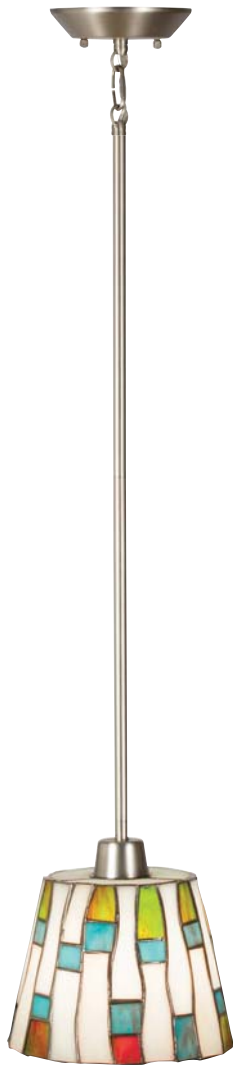

# CARLISLE

BRUSHED NICKEL FINISH WITH ART GLASS

**A** | 65401  
Mini Pendant

Shown as Semi Flush - 14.25" H.

## CONVERTIBLE

Create two distinct lighting options with one fixture:  
Pendant or Semi Flush.

**B** | 65400

Shown as Pendant - 13.25" H.

## CARLISLE

ITEM #	INCAND. BULB	W	H	OVRLL. H	EXTRA WIRE	CHAIN/STEM	NOTES
<b>A</b>	65401 (1) 100W (M)	8	11.25	52	65	36	☑ (23-30W CFL) Additional chain 2996 NI, additional stem 2999 (12") NI and/or 2997 (24") NI.
<b>B</b>	65400 (3) 100W (M)	16	13.25	48	67	36	☑ (23-30W CFL) Additional chain 2996 NI, additional stem 4935 (12") NI. Height includes one 6" stem.

Measurements shown in inches. U.S. & Canadian Patent Pending. Art Glass shades are natural materials – colors, patterns and textures will vary from piece to piece.