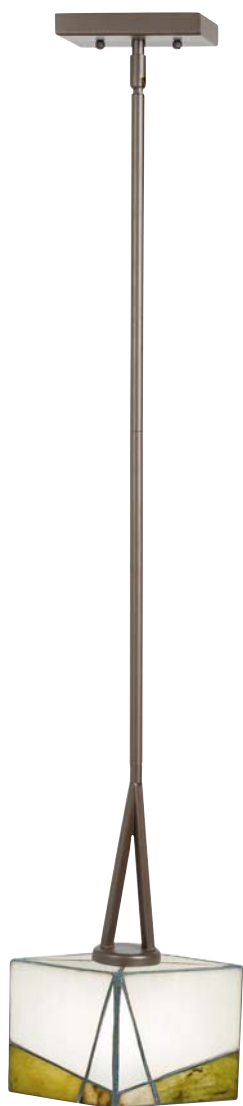

BAYBERRY™

OLDE BRONZE® FINISH WITH
ART GLASS AND CUT STONE

A | 65379
Mini Pendant

B | 69178
Wall Sconce
ADA Compliant

C | 65378
Linear Chandelier

BAYBERRY™

ITEM #	INCAND. BULB	W	H	OVRL. H	L	STEM TILT	EXTRA WIRE	CHAIN/STEM	EXT.	HCWO	NOTES
A 65379	(1) 50W (G9)	4.5	12.25	53	7	90°	62	36	---	---	Additional stem 2999 (12") OZ, Halogen light source.
B 69178	(2) 50W (G9)	11	18.25	---	---	---	---	---	4	3	Halogen light source.
C 65378	(3) 100W (M)	6	25.25	64	33	90°	103	36	---	---	(23-30W CFL) Additional stem 2999 (12") OZ.

Measurements shown in inches. U.S. & Canadian Patent Pending. Art Glass shades are natural materials – colors, patterns and textures will vary from piece to piece.