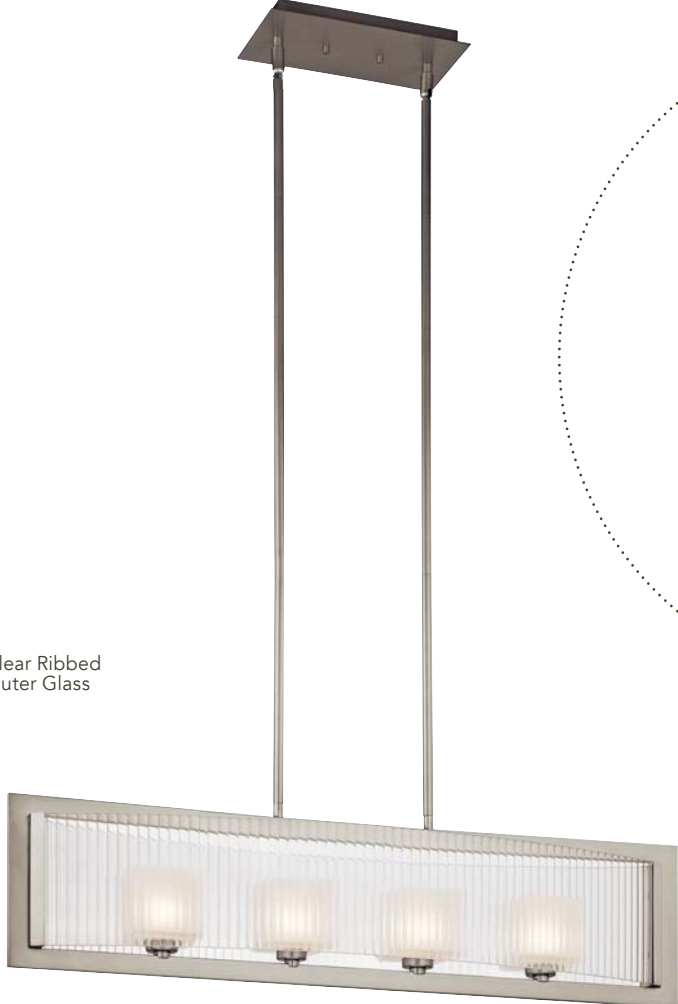

# RIGATE™

BRUSHED NICKEL FINISH WITH CLEAR RIBBED OUTER GLASS AND SATIN-ETCHED CASED OPAL INNER GLASS SHADES

**A** | 43145 NI Mini Pendant

**B** | 45441 NI Wall Sconce

Shown as Semi Flush - 12" H.

## CONVERTIBLE

Create two distinct lighting options with one fixture: Pendant or Semi Flush.

**E** | 43147 NI

Clear Ribbed Outer Glass

**C** | 43140 NI Pendant

**D** | 43142 NI Linear Chandelier

Shown as Pendant - 11.75" H.

# RIGATE™

	ITEM #	FINISH	INCAND. BULB	W	H	OVRL. H	L	STEM TILT	EXTRA WIRE	CHAIN/STEM	EXT.	HCWO	NOTES
<b>A</b>	43145	NI	(1) 50W (G9)	4.75	7.5	46	10.5	90°	44	36	---	---	Add. stem 2999 (12") NI and/or 2997 (24") NI. Halogen light source.
<b>B</b>	45441	NI	(1) 50W (G9)	9.25	6.75	---	---	---	---	---	4.75	3.5	Halogen light source.
<b>C</b>	43140	NI	(3) 50W (G9)	4.75	23	62	10.5	90°	63	36	---	---	Add. stem 2999 (12") NI and/or 2997 (24") NI. Halogen light source.
<b>D</b>	43142	NI	(4) 50W (G9)	8.5	9	48	33.75	90°	77	36	---	---	Add. stem 2999 (12") NI and/or 2997 (24") NI. Halogen light source.
<b>E</b>	43147	NI	(3) 50W (G9)	20	11.75	51	---	90°	95	36	---	---	Add. stem 4935 (12") NI. Halogen light source.