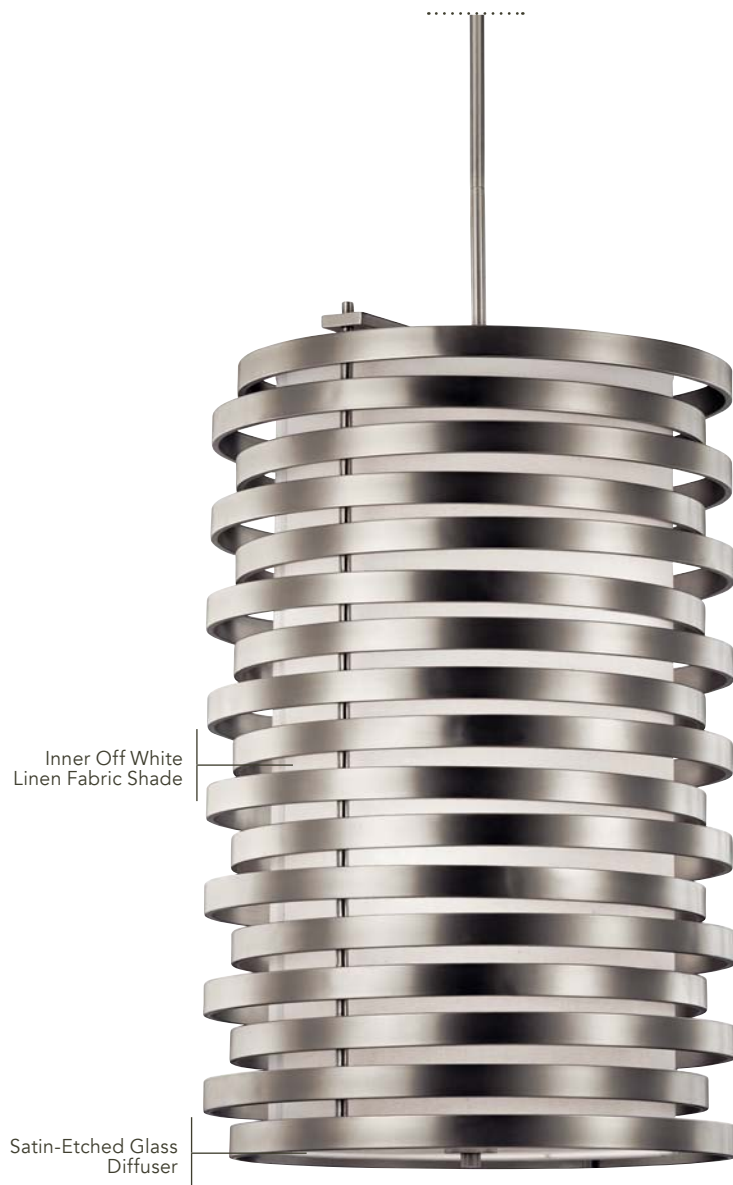

Satin-Etched Glass Diffuser

C | 43306 NI Large Foyer Pendant

ROSWELL™

ITEM #	FINISH	INCAND. BULB	W	H	OVRL. H	EXTRA WIRE	CHAIN/STEM	NOTES	
A	43304	NI	(1) 100W (M)	5.25	8.5	49	68	36	☑ (23-30W CFL) Additional chain 2996 NI, additional stem 2999 (12") NI and/or 2997 (24") NI.
B	43302	NI	(1) 150W (M)	10.75	16	57	60	36	☑ (30-52W CFL) Additional chain 2996 NI, additional stem 4935 (12") NI.
C	43306	NI	(6) 100W (M)	21.25	45.25	90	88	36	☑ (23-30W CFL) Additional chain 4908 NI, additional stem 4935 (12") NI.

Measurements shown in inches. U.S. & Canadian Patent Pending.