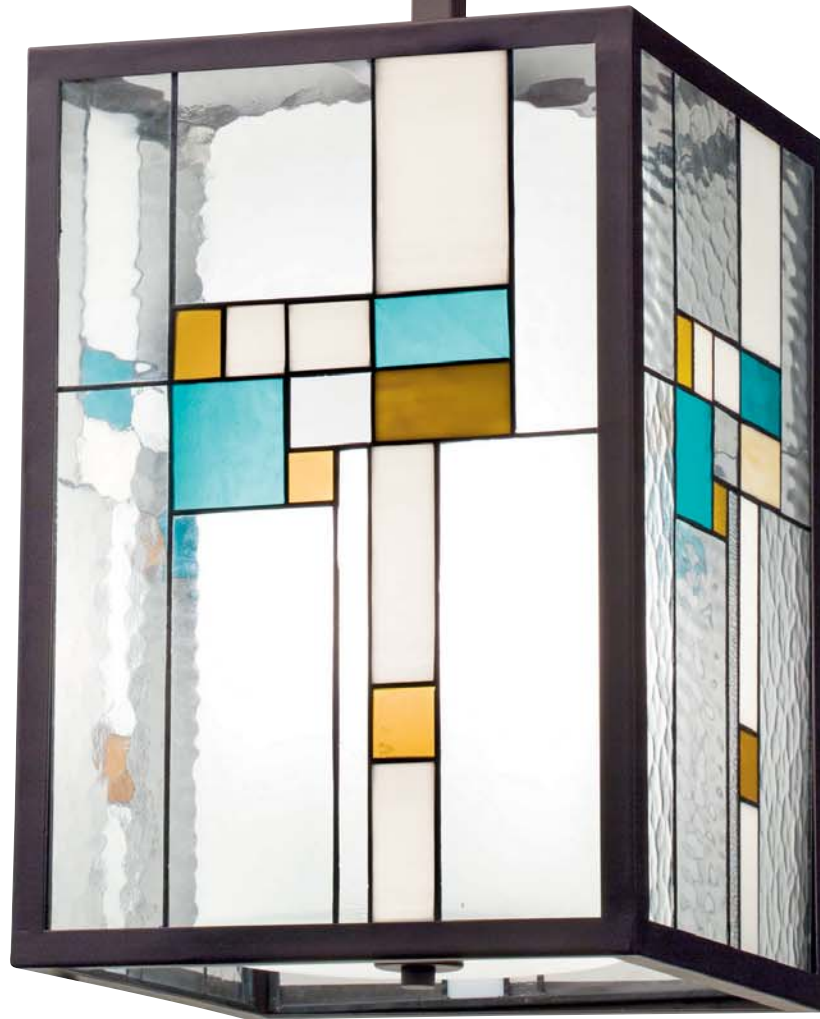

# CAYWOOD™

---

OLDE BRONZE® FINISH WITH ART GLASS

A | 65391  
Large Foyer Pendant  
NOT TO SCALE

**B** | 65394  
Mini Pendant

**C** | 65392  
Pendant

**D** | 69192  
Wall Sconce  
ADA Compliant

## CONVERTIBLE

Create two distinct lighting options with one fixture:  
Pendant or Semi Flush.

**E** | 65393

Shown as Semi Flush - 10.5" H.

Shown as Pendant - 10" H.

Measurements shown in inches. U.S. & Canadian Patent Pending. Art Glass shades are natural materials – colors, patterns and textures will vary from piece to piece.