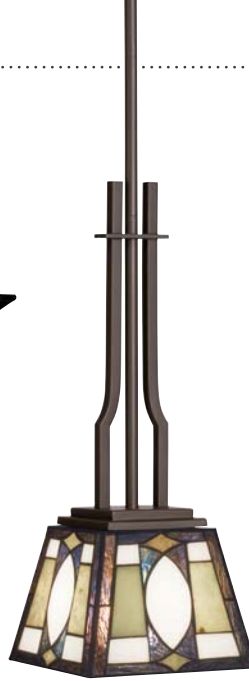


DENMAN™

OLDE BRONZE® FINISH WITH
ART GLASS AND CUT STONE

A | 65421
Large Foyer Pendant
NOT TO SCALE
LE

B | 65323
Semi Flush

C | 65321
Mini Pendant

D | 69121
Wall Sconce
ADA Compliant

E | 65322
Inverted Pendant

F | 66121
Chandelier/Dinette

DENMAN™

	ITEM #	INCAND. BULB	W	H	OVRLL. H	L	EXTRA WIRE	CHAIN/STEM	EXT.	HCWO	NOTES
A	65421	(4) 100W (M)	16	38.75	113	22.75	19	72			☑ (23-30W CFL) Additional chain 2996 OZ.
B	65323	(2) 100W (M)	14	10.75	---	19.75	---	---	---	---	
C	65321	(1) 100W (M)	7	18.25	57	---	58	36	---	---	Additional chain 2996 OZ, additional stem 2999 (12") OZ.
D	69121	(2) 40W (C) ❖	8	19.5	---	---	---	---	4	3.75	ADA
E	65322	(3) 100W (M)	18	24	98	25.5	58	72	---	---	Additional chain 2996 OZ.
F	66121	(3) 100W (M)	22	20	94	---	37	72	---	---	Additional chain 2996 OZ.

Measurements shown in inches. Art Glass shades are natural materials – colors, patterns and textures will vary from piece to piece.