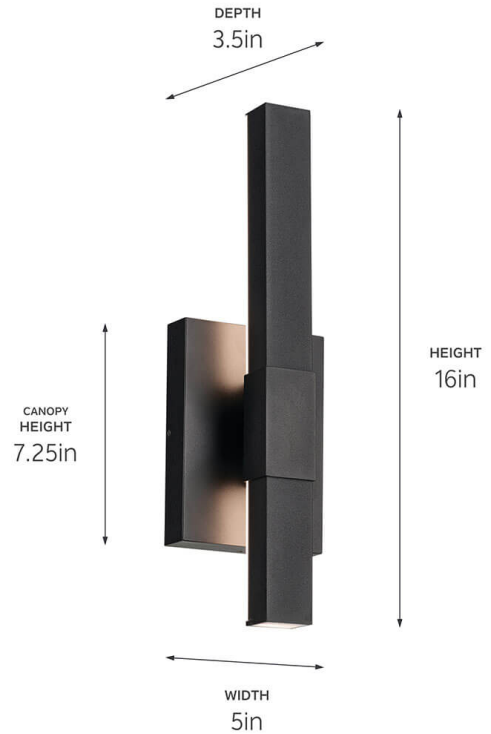

SPECIFICATIONS

Certifications/Qualifications

ADA Compliant	No
Prop65	No
Dark Sky Compliant	No
Location Rating	Wet
	kichler.com/warranty

Dimensions

Height	16"
Width	5"
Height From Center Of Wall Opening (Spec Sheet)	10"
Extension	3.5"
Weight	2 LBS
Canopy Height	7.25"
Canopy Width	5"
Canopy Depth	1.25"

Electrical

Input Voltage	120 V

Light Source

Light Source	Integrated LED
Lamp Included	Integrated
# Of Bulbs/LED Modules	1
Max Or Nominal Watt	20 W
Max Wattage/Range	19.1
Dimmable	No

Photometrics

Color Rendering Index	93
Color Temperature Range	3000 K
Delivered Lumens	943
Delivered Efficacy (Lumens/Watt)	49.3

Mounting/Installation

Interior/Exterior	Exterior Product
Mounting Weight	2 LBS
Lead Wire Length	6
Wire Connectors	Wire Nuts

FIXTURE ATTRIBUTES

Housing/Glass

Primary Material	Aluminum
Diffuser Description	Frosted Acrylic
Shade Included	No

Product/Ordering Information

SKU	59143BKT
Finish	Textured Black
UPC	783927040556

Finishes

ALSO IN THIS FAMILY