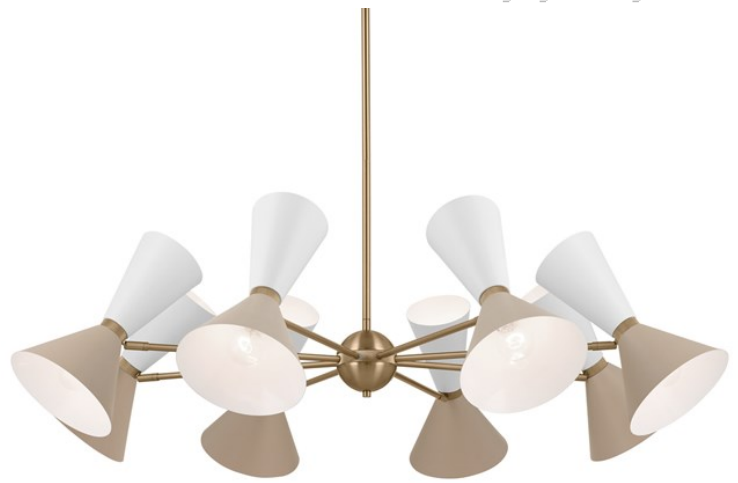

SPECIFICATIONS

Certifications/Qualifications

Prop65	Yes www.kichler.com/warranty
--------	---

Dimensions

Base Backplate	7.5" DIA
Chain/Stem Length	36"
Weight	28.00 LBS
Height	13.50"
Overall Height	48.50"
Width	48.75"

Mounting/Installation

Connector	Yes
Interior/Exterior	INTERIOR
Lead Wire Length	144"
Location Rating	Dry
Mounting Weight	28.00 LBS
Wire Connectors	Wire Nuts

FIXTURE ATTRIBUTES

Housing

Primary Material	Steel
Max Stem Tilt	90.0 Degrees
Shade Description	Metal Cone Shade
Shade Dimensions	(Wide Cone): 8.75" D x 5.75" H (Narrow Cone): 5.5" x 7.25" H
Shade Included	Yes

Product/Ordering Information

SKU	52567CPZGRG
Finish	Champagne Bronze
Style	Mid-Century Modern
UPC	783927029735.0

Finish Options

-  Champagne Bronze
-  Champagne Bronze
-  Champagne Bronze

ALSO IN THIS FAMILY