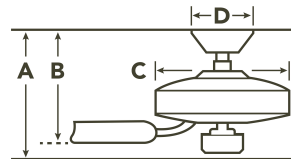

AIR PERFORMANCE

AIRFLOW Cubic Ft. Per Minute on High	RPM Revolutions Per Minute on High	POWER USAGE Watts on High (Excludes Lights)	AIRFLOW EFFICIENCY Cubic Ft. Per Minute Per Watt
6102	137	71	86

SPECIFICATIONS

Performance			
CFM (High)	6102	RPM (High)	137
Watts (High)	71	Airflow Efficiency CFM/W (High)	86
Motor Specifications			
Amps (High)	0.59	Motor Size	172MM X 20MM
Motor Type	AC Induction	Primary Material	Steel
Mounting/Installation			
Minimum Distance from Fan to Floor	7.0 feet	Interior/Exterior	EXTERIOR
Lead Wire Length	78"	Location Rating	Damp
Low Ceiling Adaptable	No	Max Stem Tilt	22.0 Degrees
Connector	Yes	Direct Wire	Yes
Mounting Style	Downrod	Wire Connectors	Wire Nuts
Dimensions			
Downrod 1	1.00 OD X 4.50"	Downrod 1 - Measurement A	14.30"
Downrod 1 - Measurement B	10.00"	Downrod 1 - Measurement C	9.60"
Base Backplate	6	Weight	25.00 LBS
Blade Sweep	56	Height	14.30"
Length	56.00"	Width	56.00"
Light Source			
Downlight Included	Yes	Downlight Option	Integrated
Dimmable	Yes	Color Rendering Index	90
Kelvin Temperature	3000K	Initial Lumens	1400
Diffuser Description	Frosted	Downward-facing Bulbs	1 X 17
Photometrics			
Delivered Efficacy (Lumens/Watt)	80		
Electrical			
Input Voltage	120.00V	Supply Wire (Degrees)	90