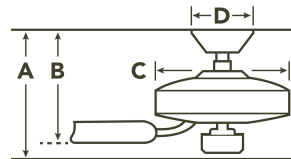

MOTOR FINISH

BLADE FINISHES

Black

HANGING MEASUREMENTS

AIR PERFORMANCE

AIRFLOW Cubic Ft. Per Minute on High	RPM Revolutions Per Minute on High	POWER USAGE Watts on High (Excludes Lights)	AIRFLOW EFFICIENCY Cubic Ft. Per Minute Per Watt
6069	162	27	228

SPECIFICATIONS

Performance			
CFM (High)	6069	RPM (High)	162
Watts (High)	27	Airflow Efficiency CFM/W (High)	228
Motor Specifications			
Amps (High)	0.38	Motor Size	178 X 12
Motor Type	DC Brushless	Primary Material	Steel
Mounting/Installation			
Minimum Distance from Fan to Floor	7.0 feet	Interior/Exterior	INTERIOR
Lead Wire Length	78"	Location Rating	Dry
Low Ceiling Adaptable	No	Max Stem Tilt	30.0 Degrees
Connector	Yes	Direct Wire	Yes
Mounting Style	Downrod	Wire Connectors	Wire Nuts
Dimensions			
Downrod 1	1.00 OD X 6.00"	Downrod 1 - Measurement A	16.40"
Downrod 1 - Measurement B	9.10"	Downrod 1 - Measurement C	10.20"
Base Backplate	6	Weight	23.10 LBS
Blade Sweep	56	Height	16.40"
Length	56.00"	Width	56.00"
Light Source			
Downlight Included	Yes	Downlight Option	Integrated
Dimmable	Yes	Color Rendering Index	90
Kelvin Temperature	3000K	Initial Lumens	2200
Diffuser Description	Frosted	Downward-facing Bulbs	1 X 23
Lamp Included	Integrated	Light Source	ILED
# of Bulbs/LED Modules	1		
Photometrics			
Delivered Efficacy (Lumens/Watt)	75		