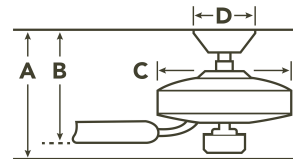

MOTOR FINISH

BLADE FINISHES

Walnut, Cherry

Dimmable

LED Light Kit

HANGING MEASUREMENTS

AIR PERFORMANCE

AIRFLOW Cubic Ft. Per Minute on High	RPM Revolutions Per Minute on High	POWER USAGE Watts on High (Excludes Lights)	AIRFLOW EFFICIENCY Cubic Ft. Per Minute Per Watt
6419	153	31	209

SPECIFICATIONS

Performance			
CFM (High)	6419	RPM (High)	153
Watts (High)	31	Airflow Efficiency CFM/W (High)	209
Motor Specifications			
Amps (High)	0.43	Motor Size	DC165M
Motor Type	DC Brushless	Primary Material	Steel
Mounting/Installation			
Minimum Distance from Fan to Floor	7.0 feet	Interior/Exterior	INTERIOR
Lead Wire Length	78"	Location Rating	Dry
Low Ceiling Adaptable	No	Max Stem Tilt	22.0 Degrees
Connector	Yes	Direct Wire	Yes
Mounting Style	Downrod	Wire Connectors	Wire Nuts
Dimensions			
Downrod 1	1.00 OD X 4.50"	Downrod 1 - Measurement A	16.80"
Downrod 1 - Measurement B	8.70"	Downrod 1 - Measurement C	14.20"
Base Backplate	8	Weight	26.64 LBS
Blade Sweep	60	Height	16.80"
Length	60.00"	Width	60.00"
Light Source			
Downlight Included	Yes	Downlight Option	Integrated
Dimmable	Yes	Color Rendering Index	90
Kelvin Temperature	3000K	Initial Lumens	2200
Diffuser Description	Frosted	Downward-facing Bulbs	1 X 23
Lamp Included	Integrated	Light Source	LED
# of Bulbs/LED Modules	1		
Photometrics			
Delivered Efficacy (Lumens/Watt)	75		