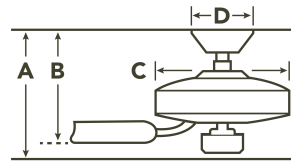

HANGING MEASUREMENTS