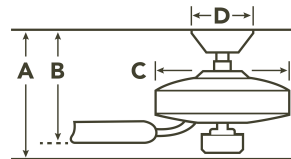

MOTOR FINISH

BLADE FINISHES

Walnut, Cherry

HANGING MEASUREMENTS

AIR PERFORMANCE

AIRFLOW Cubic Ft. Per Minute on High	RPM Revolutions Per Minute on High	POWER USAGE Watts on High (Excludes Lights)	AIRFLOW EFFICIENCY Cubic Ft. Per Minute Per Watt
5143	139	72	72

SPECIFICATIONS

Performance			
CFM (High)	5143	RPM (High)	139
Watts (High)	72	Airflow Efficiency CFM/W (High)	72
Motor Specifications			
Amps (High)	0.60	Motor Size	172MM X 20MM
Motor Type	AC Induction	Primary Material	Plastic
Mounting/Installation			
Minimum Distance from Fan to Floor	7.0 feet	Interior/Exterior	INTERIOR
Lead Wire Length	78"	Location Rating	Dry
Low Ceiling Adaptable	No	Max Stem Tilt	22.0 Degrees
Connector	Yes	Direct Wire	Yes
Mounting Style	Downrod	Wire Connectors	Wire Nuts
Dimensions			
Downrod 1	1.00 OD X 4.50"	Downrod 1 - Measurement A	16.00"
Downrod 1 - Measurement B	9.80"	Downrod 1 - Measurement C	11.80"
Base Backplate	6	Weight	28.00 LBS
Blade Sweep	56	Height	16.00"
Length	56.00"	Width	56.00"
Light Source			
Downlight Included	Yes	Downlight Option	Integrated
Dimmable	Yes	Color Rendering Index	90
Kelvin Temperature	3000K	Initial Lumens	2200
Diffuser Description	Frosted	Downward-facing Bulbs	1 X 23
Photometrics			
Delivered Efficacy (Lumens/Watt)	75		
Electrical			
Input Voltage	120.00V	Supply Wire (Degrees)	90