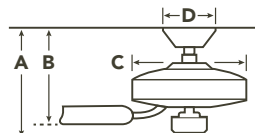

BLADE SPECS

Blade Finish & Part Number (Side 1)	Fan Finish (Reversible)
Distressed Antique Gray FB300253 AVI	AVI Anvil Iron
Auburn Stained FB300253 DBK	DBK Distressed Black

HANGING MEASUREMENTS

WITH 4.50" DOWNROD			
Fixture Drop (from ceiling)	Blade Drop (from ceiling)	Housing (width)	Ceiling Canopy (width)
A: 15.60"	B: 12.30"	C: 11.80"	D: 5.87"