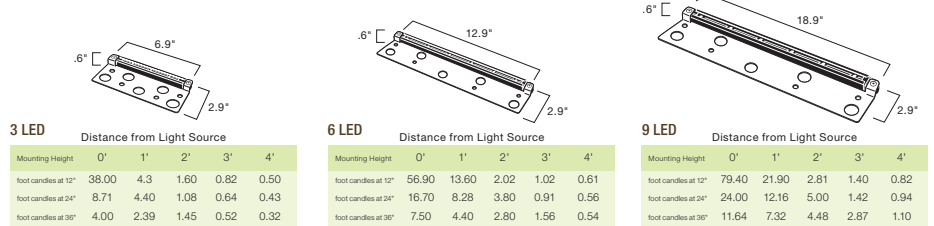

## FEATURES

- Aluminum, Brass, & Copper Plated Housings w/ Multiple Finish Options
- Stainless Steel Mount Brackets
- Stainless Steel Mounting Screws
- 9-15V AC/DC Operating Range w/ Integrated, Constant Voltage Driver
- Available in 3, 6, & 9 LED Configurations
- Casts a Low, Even Spread of Energy Efficient LED Light
- 2950K (-150 / +175) High CRI
- 70" of Useable #18-2, SPT-1W Leads. Cable Connector Supplied. WHT Finished Fixtures Have Coordinating White Leads
- 10-Year / 40,000 Hour Warranty on LED Driver & All Other Electrical Components
- 5-Year Warranty on Aluminum LED Housings & Exterior Finishes