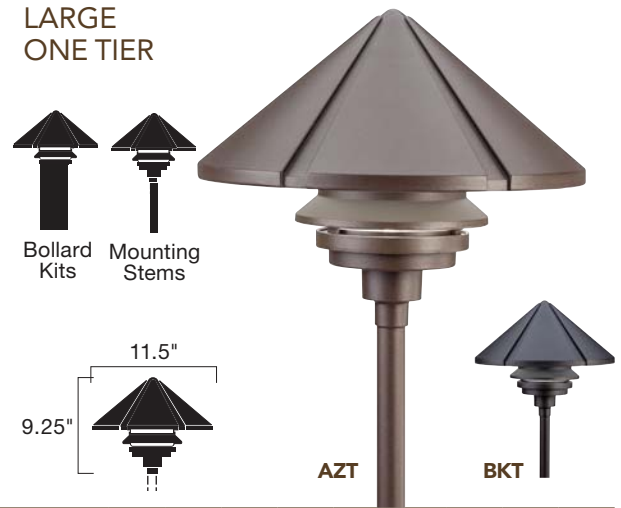

120V LED/INCANDESCENT ACCENT

THREE TIER

15205 AZT, BKT

LARGE ONE TIER

15211 AZT, BKT

| Ordering Guide & Finish | 15205 AZT, BKT | 15211 AZT, BKT | | | | | | | | | | | | | | | | | | | | | | | | | | | | | | | | | | | | | | | | | | | | | | | | | | | | | | | | | | | | | | | | | | | | | | | | | | | | | | | | |
|-------------------------------|---|--|-----|-----|-----|-----|-----|-----|-----|----|----|-----|------|-----|-----|-----|-----|-----|-----|---|---|-----|-----|-----|-----|-----|-----|-----|-----|-----|---|-----|-----|-----|-----|-----|-----|-----|-----|-----|-----|--|-----------------|----|----|----|----|----|----|----|----|----|-----|------|------|-----|-----|-----|-----|-----|-----|---|-----|----|-----|-----|-----|-----|-----|-----|-----|-----|-----|------|-----|-----|-----|---|-----|-----|-----|-----|
| Housing | Cast Aluminum. Molded ribbed diffuser of clear UV stabilized high impact resistant polycarbonate. Mounting stems and bollard kits sold separately. | Durable thermoplastic composite resin. Tempered convex glass lens fully sealed for watertight outdoor use. | | | | | | | | | | | | | | | | | | | | | | | | | | | | | | | | | | | | | | | | | | | | | | | | | | | | | | | | | | | | | | | | | | | | | | | | | | | | | | | | |
| Lamp Type | Up to 75W Max. A19 light bulb (not supplied) | Internal ANSI M98 Metal Halide ballast with 120V tap | | | | | | | | | | | | | | | | | | | | | | | | | | | | | | | | | | | | | | | | | | | | | | | | | | | | | | | | | | | | | | | | | | | | | | | | | | | | | | | | |
| Wiring | 30" of usable 105°C 18 AWG wire leads. 120V medium base porcelain socket with nickel plated screw shell | 4000V (4KV) pulse rated medium base porcelain socket | | | | | | | | | | | | | | | | | | | | | | | | | | | | | | | | | | | | | | | | | | | | | | | | | | | | | | | | | | | | | | | | | | | | | | | | | | | | | | | | |
| Optional Mounting Accessories | 15645, 15656, 15657 or 15658 – Stems 15276 – Power Post® 15665, 15666 or 15667 – Bollard Mounting Kits 15578 – Bollard Mounting Stakes 15671 – Bollard Template Kit 15601 – Surface Mounting Flange (for attachment to junction box, not included) 15602 – Flange Mounting Nipple | 15616 WH10 – Gel Encapsulant 10 pack | | | | | | | | | | | | | | | | | | | | | | | | | | | | | | | | | | | | | | | | | | | | | | | | | | | | | | | | | | | | | | | | | | | | | | | | | | | | | | | | |
| Notes | Stem or bollard ordered separately | Adjustable to 15° angle. Use with blue filter 15626 to intensify green color in the landscape. | | | | | | | | | | | | | | | | | | | | | | | | | | | | | | | | | | | | | | | | | | | | | | | | | | | | | | | | | | | | | | | | | | | | | | | | | | | | | | | | |
| Fixture Photometric (fc) | <table border="1"> <thead> <tr> <th>Mounting Height</th> <th>1'</th> <th>2'</th> <th>3'</th> <th>4'</th> <th>5'</th> <th>6'</th> <th>7'</th> <th>8'</th> <th>9'</th> </tr> </thead> <tbody> <tr> <td>12"</td> <td>10.1</td> <td>7.7</td> <td>1.7</td> <td>.82</td> <td>.48</td> <td>.21</td> <td>.11</td> <td>–</td> <td>–</td> </tr> <tr> <td>18"</td> <td>4.9</td> <td>4.7</td> <td>2.8</td> <td>1.0</td> <td>.48</td> <td>.27</td> <td>.14</td> <td>.07</td> <td>–</td> </tr> <tr> <td>24"</td> <td>3.2</td> <td>3.5</td> <td>3.4</td> <td>1.3</td> <td>.62</td> <td>.38</td> <td>.21</td> <td>.14</td> <td>.07</td> </tr> </tbody> </table> | Mounting Height | 1' | 2' | 3' | 4' | 5' | 6' | 7' | 8' | 9' | 12" | 10.1 | 7.7 | 1.7 | .82 | .48 | .21 | .11 | – | – | 18" | 4.9 | 4.7 | 2.8 | 1.0 | .48 | .27 | .14 | .07 | – | 24" | 3.2 | 3.5 | 3.4 | 1.3 | .62 | .38 | .21 | .14 | .07 | <table border="1"> <thead> <tr> <th>Mounting Height</th> <th>1'</th> <th>2'</th> <th>3'</th> <th>4'</th> <th>5'</th> <th>6'</th> <th>7'</th> <th>8'</th> <th>9'</th> </tr> </thead> <tbody> <tr> <td>12"</td> <td>27.1</td> <td>11.7</td> <td>2.8</td> <td>1.2</td> <td>.89</td> <td>.34</td> <td>.18</td> <td>.07</td> <td>–</td> </tr> <tr> <td>18"</td> <td>19</td> <td>9.5</td> <td>4.6</td> <td>1.7</td> <td>.82</td> <td>.45</td> <td>.31</td> <td>.18</td> <td>.07</td> </tr> <tr> <td>24"</td> <td>14.6</td> <td>7.8</td> <td>4.8</td> <td>2.4</td> <td>1</td> <td>.55</td> <td>.27</td> <td>.27</td> <td>.14</td> </tr> </tbody> </table> | Mounting Height | 1' | 2' | 3' | 4' | 5' | 6' | 7' | 8' | 9' | 12" | 27.1 | 11.7 | 2.8 | 1.2 | .89 | .34 | .18 | .07 | – | 18" | 19 | 9.5 | 4.6 | 1.7 | .82 | .45 | .31 | .18 | .07 | 24" | 14.6 | 7.8 | 4.8 | 2.4 | 1 | .55 | .27 | .27 | .14 |
| | Mounting Height | 1' | 2' | 3' | 4' | 5' | 6' | 7' | 8' | 9' | | | | | | | | | | | | | | | | | | | | | | | | | | | | | | | | | | | | | | | | | | | | | | | | | | | | | | | | | | | | | | | | | | | | | | | | |
| | 12" | 10.1 | 7.7 | 1.7 | .82 | .48 | .21 | .11 | – | – | | | | | | | | | | | | | | | | | | | | | | | | | | | | | | | | | | | | | | | | | | | | | | | | | | | | | | | | | | | | | | | | | | | | | | | | |
| 18" | 4.9 | 4.7 | 2.8 | 1.0 | .48 | .27 | .14 | .07 | – | | | | | | | | | | | | | | | | | | | | | | | | | | | | | | | | | | | | | | | | | | | | | | | | | | | | | | | | | | | | | | | | | | | | | | | | | |
| 24" | 3.2 | 3.5 | 3.4 | 1.3 | .62 | .38 | .21 | .14 | .07 | | | | | | | | | | | | | | | | | | | | | | | | | | | | | | | | | | | | | | | | | | | | | | | | | | | | | | | | | | | | | | | | | | | | | | | | | |
| Mounting Height | 1' | 2' | 3' | 4' | 5' | 6' | 7' | 8' | 9' | | | | | | | | | | | | | | | | | | | | | | | | | | | | | | | | | | | | | | | | | | | | | | | | | | | | | | | | | | | | | | | | | | | | | | | | | |
| 12" | 27.1 | 11.7 | 2.8 | 1.2 | .89 | .34 | .18 | .07 | – | | | | | | | | | | | | | | | | | | | | | | | | | | | | | | | | | | | | | | | | | | | | | | | | | | | | | | | | | | | | | | | | | | | | | | | | | |
| 18" | 19 | 9.5 | 4.6 | 1.7 | .82 | .45 | .31 | .18 | .07 | | | | | | | | | | | | | | | | | | | | | | | | | | | | | | | | | | | | | | | | | | | | | | | | | | | | | | | | | | | | | | | | | | | | | | | | | |
| 24" | 14.6 | 7.8 | 4.8 | 2.4 | 1 | .55 | .27 | .27 | .14 | | | | | | | | | | | | | | | | | | | | | | | | | | | | | | | | | | | | | | | | | | | | | | | | | | | | | | | | | | | | | | | | | | | | | | | | | |