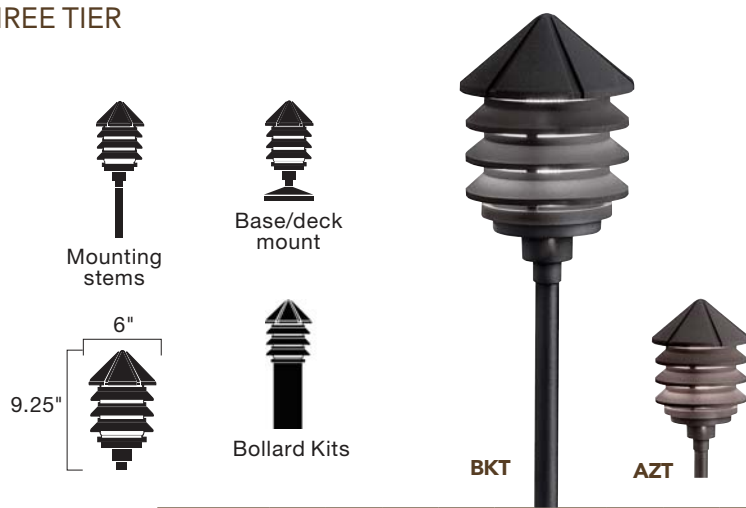

120V LED/INCANDESCENT ACCENT

THREE TIER

15205 AZT, BKT

LARGE ONE TIER

15211 AZT, BKT

| Ordering Guide & Finish | 15205 AZT, BKT | 15211 AZT, BKT | | | | | | | | | | | | | | | | | | | | | | | | | | | | | | | | | | | | | | | | | | | | | | | | | | | | | | | | | | | | | | | | | | | | | | | | | | | | | | | | |
|-------------------------------|---|--|-----|-----|-----|-----|-----|-----|-----|----|----|-----|------|-----|-----|-----|-----|-----|-----|---|---|-----|-----|-----|-----|-----|-----|-----|-----|-----|---|-----|-----|-----|-----|-----|-----|-----|-----|-----|-----|--|-----------------|----|----|----|----|----|----|----|----|----|-----|------|------|-----|-----|-----|-----|-----|-----|---|-----|----|-----|-----|-----|-----|-----|-----|-----|-----|-----|------|-----|-----|-----|---|-----|-----|-----|-----|
| Housing | Cast Aluminum. Molded ribbed diffuser of clear UV stabilized high impact resistant polycarbonate. Mounting stems and bollard kits sold separately. | Durable thermoplastic composite resin. Tempered convex glass lens fully sealed for watertight outdoor use. | | | | | | | | | | | | | | | | | | | | | | | | | | | | | | | | | | | | | | | | | | | | | | | | | | | | | | | | | | | | | | | | | | | | | | | | | | | | | | | | |
| Lamp Type | Up to 75W Max. A19 light bulb (not supplied) | Internal ANSI M98 Metal Halide ballast with 120V tap | | | | | | | | | | | | | | | | | | | | | | | | | | | | | | | | | | | | | | | | | | | | | | | | | | | | | | | | | | | | | | | | | | | | | | | | | | | | | | | | |
| Wiring | 30" of usable 105°C 18 AWG wire leads. 120V medium base porcelain socket with nickel plated screw shell | 4000V (4KV) pulse rated medium base porcelain socket | | | | | | | | | | | | | | | | | | | | | | | | | | | | | | | | | | | | | | | | | | | | | | | | | | | | | | | | | | | | | | | | | | | | | | | | | | | | | | | | |
| Optional Mounting Accessories | 15645, 15656, 15657 or 15658 – Stems 15276 – Power Post® 15665, 15666 or 15667 – Bollard Mounting Kits 15578 – Bollard Mounting Stakes 15671 – Bollard Template Kit 15601 – Surface Mounting Flange (for attachment to junction box, not included) 15602 – Flange Mounting Nipple | 15616 WH10 – Gel Encapsulant 10 pack | | | | | | | | | | | | | | | | | | | | | | | | | | | | | | | | | | | | | | | | | | | | | | | | | | | | | | | | | | | | | | | | | | | | | | | | | | | | | | | | |
| Notes | Stem or bollard ordered separately | Adjustable to 15° angle. Use with blue filter 15626 to intensify green color in the landscape. | | | | | | | | | | | | | | | | | | | | | | | | | | | | | | | | | | | | | | | | | | | | | | | | | | | | | | | | | | | | | | | | | | | | | | | | | | | | | | | | |
| Fixture Photometric (fc) | <table border="1"> <thead> <tr> <th>Mounting Height</th> <th>1'</th> <th>2'</th> <th>3'</th> <th>4'</th> <th>5'</th> <th>6'</th> <th>7'</th> <th>8'</th> <th>9'</th> </tr> </thead> <tbody> <tr> <td>12"</td> <td>10.1</td> <td>7.7</td> <td>1.7</td> <td>.82</td> <td>.48</td> <td>.21</td> <td>.11</td> <td>–</td> <td>–</td> </tr> <tr> <td>18"</td> <td>4.9</td> <td>4.7</td> <td>2.8</td> <td>1.0</td> <td>.48</td> <td>.27</td> <td>.14</td> <td>.07</td> <td>–</td> </tr> <tr> <td>24"</td> <td>3.2</td> <td>3.5</td> <td>3.4</td> <td>1.3</td> <td>.62</td> <td>.38</td> <td>.21</td> <td>.14</td> <td>.07</td> </tr> </tbody> </table> | Mounting Height | 1' | 2' | 3' | 4' | 5' | 6' | 7' | 8' | 9' | 12" | 10.1 | 7.7 | 1.7 | .82 | .48 | .21 | .11 | – | – | 18" | 4.9 | 4.7 | 2.8 | 1.0 | .48 | .27 | .14 | .07 | – | 24" | 3.2 | 3.5 | 3.4 | 1.3 | .62 | .38 | .21 | .14 | .07 | <table border="1"> <thead> <tr> <th>Mounting Height</th> <th>1'</th> <th>2'</th> <th>3'</th> <th>4'</th> <th>5'</th> <th>6'</th> <th>7'</th> <th>8'</th> <th>9'</th> </tr> </thead> <tbody> <tr> <td>12"</td> <td>27.1</td> <td>11.7</td> <td>2.8</td> <td>1.2</td> <td>.89</td> <td>.34</td> <td>.18</td> <td>.07</td> <td>–</td> </tr> <tr> <td>18"</td> <td>19</td> <td>9.5</td> <td>4.6</td> <td>1.7</td> <td>.82</td> <td>.45</td> <td>.31</td> <td>.18</td> <td>.07</td> </tr> <tr> <td>24"</td> <td>14.6</td> <td>7.8</td> <td>4.8</td> <td>2.4</td> <td>1</td> <td>.55</td> <td>.27</td> <td>.27</td> <td>.14</td> </tr> </tbody> </table> | Mounting Height | 1' | 2' | 3' | 4' | 5' | 6' | 7' | 8' | 9' | 12" | 27.1 | 11.7 | 2.8 | 1.2 | .89 | .34 | .18 | .07 | – | 18" | 19 | 9.5 | 4.6 | 1.7 | .82 | .45 | .31 | .18 | .07 | 24" | 14.6 | 7.8 | 4.8 | 2.4 | 1 | .55 | .27 | .27 | .14 |
| | Mounting Height | 1' | 2' | 3' | 4' | 5' | 6' | 7' | 8' | 9' | | | | | | | | | | | | | | | | | | | | | | | | | | | | | | | | | | | | | | | | | | | | | | | | | | | | | | | | | | | | | | | | | | | | | | | | |
| | 12" | 10.1 | 7.7 | 1.7 | .82 | .48 | .21 | .11 | – | – | | | | | | | | | | | | | | | | | | | | | | | | | | | | | | | | | | | | | | | | | | | | | | | | | | | | | | | | | | | | | | | | | | | | | | | | |
| 18" | 4.9 | 4.7 | 2.8 | 1.0 | .48 | .27 | .14 | .07 | – | | | | | | | | | | | | | | | | | | | | | | | | | | | | | | | | | | | | | | | | | | | | | | | | | | | | | | | | | | | | | | | | | | | | | | | | | |
| 24" | 3.2 | 3.5 | 3.4 | 1.3 | .62 | .38 | .21 | .14 | .07 | | | | | | | | | | | | | | | | | | | | | | | | | | | | | | | | | | | | | | | | | | | | | | | | | | | | | | | | | | | | | | | | | | | | | | | | | |
| Mounting Height | 1' | 2' | 3' | 4' | 5' | 6' | 7' | 8' | 9' | | | | | | | | | | | | | | | | | | | | | | | | | | | | | | | | | | | | | | | | | | | | | | | | | | | | | | | | | | | | | | | | | | | | | | | | | |
| 12" | 27.1 | 11.7 | 2.8 | 1.2 | .89 | .34 | .18 | .07 | – | | | | | | | | | | | | | | | | | | | | | | | | | | | | | | | | | | | | | | | | | | | | | | | | | | | | | | | | | | | | | | | | | | | | | | | | | |
| 18" | 19 | 9.5 | 4.6 | 1.7 | .82 | .45 | .31 | .18 | .07 | | | | | | | | | | | | | | | | | | | | | | | | | | | | | | | | | | | | | | | | | | | | | | | | | | | | | | | | | | | | | | | | | | | | | | | | | |
| 24" | 14.6 | 7.8 | 4.8 | 2.4 | 1 | .55 | .27 | .27 | .14 | | | | | | | | | | | | | | | | | | | | | | | | | | | | | | | | | | | | | | | | | | | | | | | | | | | | | | | | | | | | | | | | | | | | | | | | | |