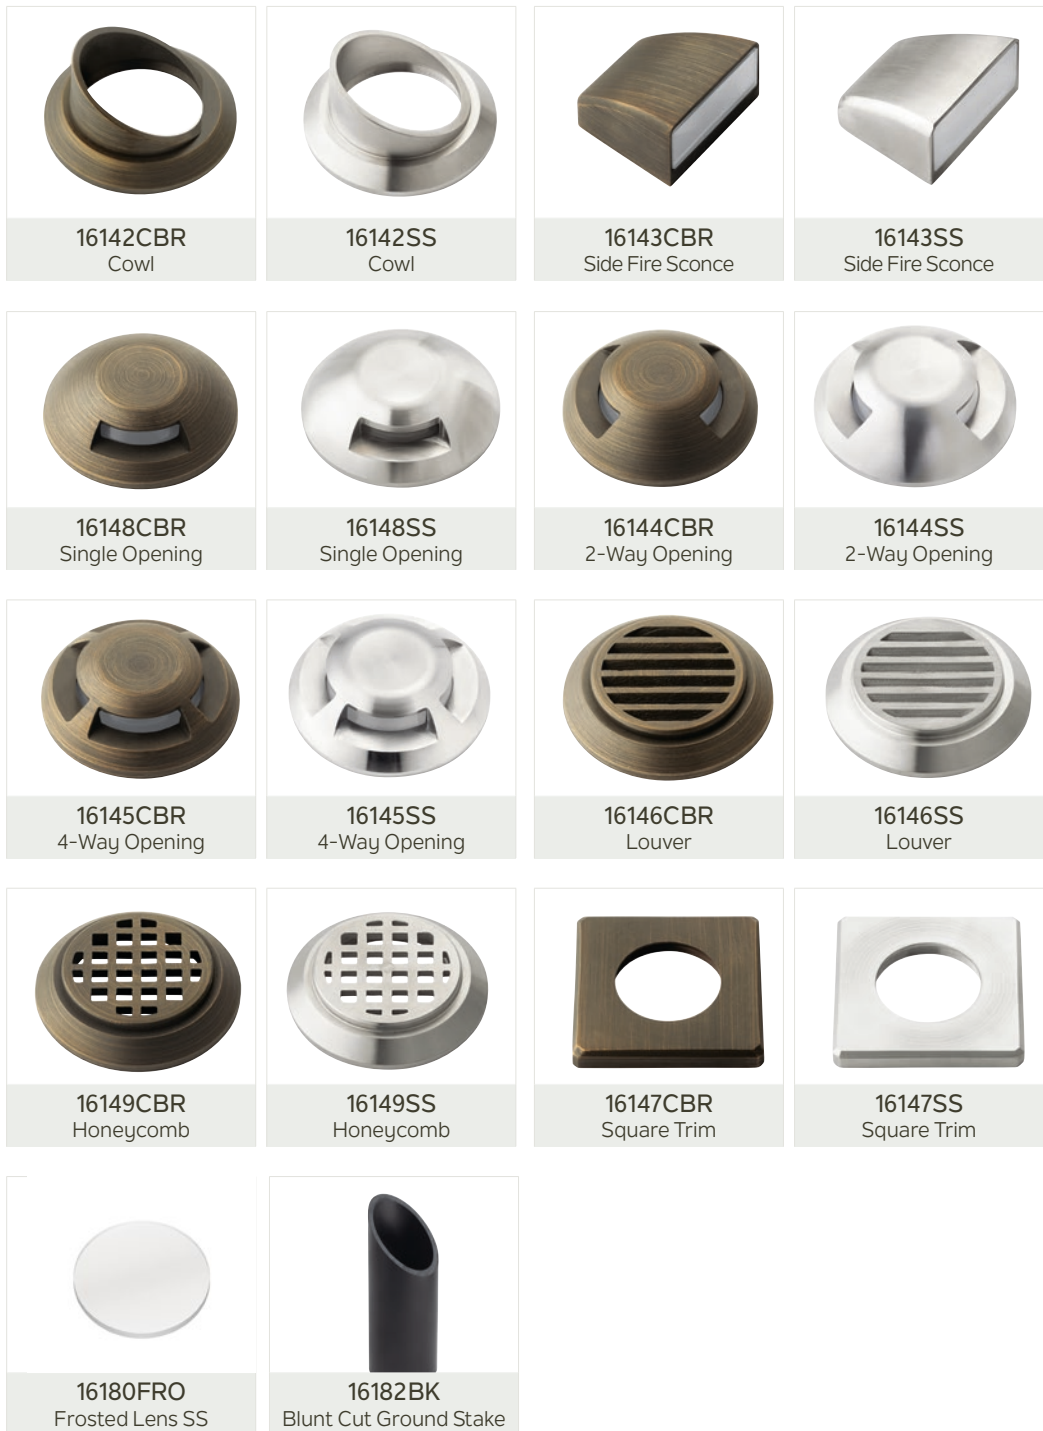

KICHLER

LED All-Purpose Recessed Accessories

16142

Prevents glare from behind and side angle of fixture in common up lighting situations.

16143

Ideal for perimeter lighting where you need a wider wash of light. Great as an in-wall or deck post sconce for downward throw. Full 180° opening.

16144, 16145, 16148

90° openings create beacons of directional light. Ideal for patios, walkways, driveways, and much more.

16146

Angled louvers at a 45° project light down and not up in the eye. Ideal for step lighting or in wall lighting.

16147

Contemporary shape for more modern installations. 2.5" square can easily be mounted completely flush.

16149

Ideal for downlighting applications to cut down on the side glare. Can be used in ground application as well for greater surface glare control.

16180

Double etched for maximum diffusion and glare control.

16182

5" Long and cut at a 45° angle for greater stability and anti-heaving. Schedule 40 1.5" PVC.

Finishes: **CBR** = Centennial Brass, **SS** = Stainless Steel, **BK** = Black
All tops are drive-over rated except 16142CBR and 16142SS