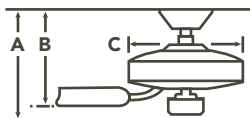

HANGING MEASUREMENTS

WITH 4" DOWNROD
A - 18.00" B - 11.50" C - 9.75"

WITH 12" DOWNROD
A - 24.00" B - 17.50" C - 9.75"

AIRFLOW 6351 Cubic Ft. Per Minute on High	POWER USAGE 84 Watts on High (Excludes Lights)	AIRFLOW EFFICIENCY 76 Cubic Ft. Per Minute Per Watt