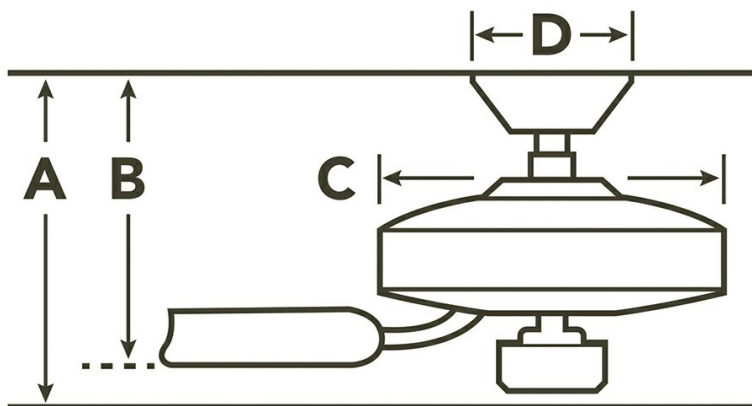

Specifications

Number of Blades	5
Blades Included	Yes
Blade Pitch	16 Degrees
Blade Sweep	70"
Blades Reversible	Yes
Blade Material	WOOD
Optional Blades Available	No
Downrod 1	1.00 OD X 8.00
Primary Control System	3 Speed Wall Control Full Function
Remote Included	No
Wall Control Included	No
Low Ceiling Adaptable	No
Lead Wire Length	78.00"
Motor Size	212MM X 25MM
Motor Type	AC

Dimensions

Downrod	A	B	C	D
1.00 OD X 8	20.00	18.25	15.00	6.75

Downlight

Watts	97/21
Optional Light Kit Available	No

Safety Listings & Certifications

Safety Rated	Dry
Warranty	www.kichler.com/warranty

Installation