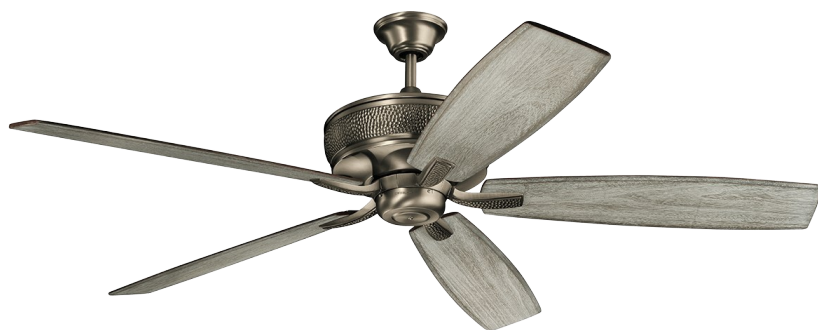

Monarch 70" Collection
70 Inch Monarch Ceiling Fan BAP
 300206BAP

Project Name: _____
 Location: _____
 Type: _____
 Qty: _____
 Comments: _____

Product Information

Product ID	300206BAP
Blade Finish	Cherry/Weathered White Walnut
Collection	Monarch 70" Collection

Specifications

Number of Blades	5
Blades Included	Yes
Blade Pitch	16 Degrees
Blade Sweep	70"
Blades Reversible	Yes
Blade Material	WOOD
Optional Blades Available	No
Downrod 1	1.00 OD X 8.00
Primary Control System	3 Speed Wall Control Full Function
Remote Included	No
Wall Control Included	No
Low Ceiling Adaptable	No
Lead Wire Length	78.00"
Motor Size	212MM X 25MM
Motor Type	AC

Dimensions

Downrod	A	B	C	D
1.00 OD X 8	20.00	18.25	15.00	6.75

Downlight

Watts	97/21
Optional Light Kit Available	No

Safety Listings & Certifications

Safety Rated	Dry
Warranty	www.kichler.com/warranty

Installation