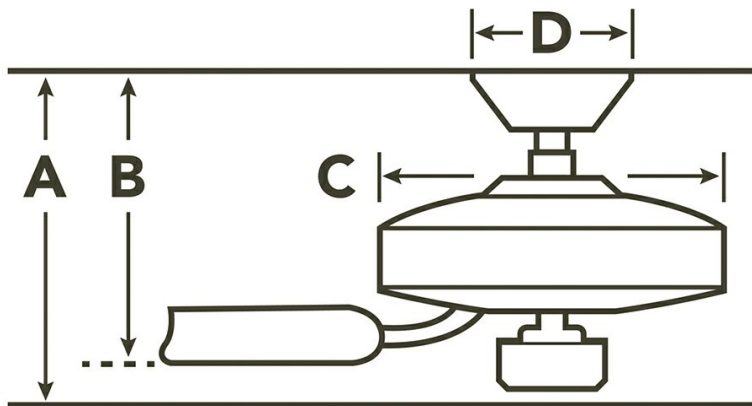

Product ID	310085WZC
Finish	Weathered Zinc
Blade Finish	Weathered White
Collection	Uma Collection

**Specifications**

Number of Blades	5
Blades Included	Yes
Blade Pitch	12 Degrees
Blade Sweep	60"
Blades Reversible	No
Blade Material	ABS
Optional Blades Available	No
Downrod 1	1.00 OD X 4.50
Primary Control System	Pull Chain
Remote Included	No
Wall Control Included	No
Low Ceiling Adaptable	No
Lead Wire Length	78.00"
Motor Size	188MM X 20MM
Motor Type	AC

**Dimensions**

Downrod	A	B	C	D
1.00 OD X 4.50	13.58	9.65	11.67	6.75

**Available Finishes**

Finish	Fixture	Glass	Blade 1	Blade 2
Auburn Stained Finish	310085AUB		AUBURN STAINED	

**Downlight**

Watts	72/15
Optional Light Kit Available	No
Kelvin Temperature	3000K