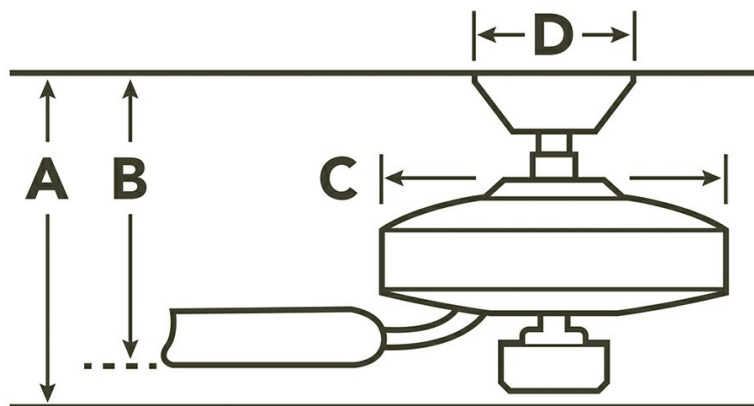

Product ID	310085AVI
Finish	Anvil Iron
Blade Finish	Distressed Antique Gray
Collection	Uma Collection

**Specifications**

Number of Blades	5
Blades Included	Yes
Blade Pitch	12 Degrees
Blade Sweep	60"
Blades Reversible	No
Blade Material	ABS
Optional Blades Available	No
Downrod 1	1.00 OD X 4.50
Primary Control System	Pull Chain
Remote Included	No
Wall Control Included	No
Low Ceiling Adaptable	No
Lead Wire Length	78.00"
Motor Size	188MM X 20MM
Motor Type	AC

**Dimensions**

Downrod	A	B	C	D
1.00 OD X 4.50	13.58	9.65	11.67	6.75

**Downlight**

Watts	72/15
Optional Light Kit Available	No
Kelvin Temperature	3000K

**Safety Listings & Certifications**

Safety Rated	Wet
Warranty	<a href="http://www.kichler.com/warranty">www.kichler.com/warranty</a>