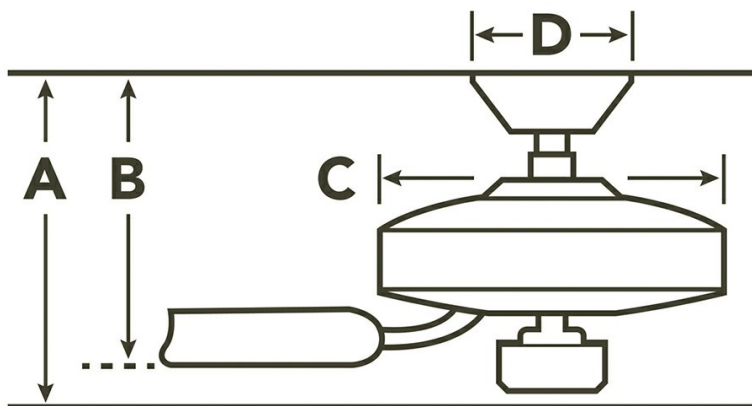

Specifications

Number of Blades	4
Blades Included	Yes
Blade Pitch	14 Degrees
Blade Sweep	65"
Blades Reversible	No
Blade Material	ABS
Optional Blades Available	No
Downrod 1	1.00 OD X 4.50
Primary Control System	Pull Chain
Remote Included	No
Wall Control Included	Yes
Low Ceiling Adaptable	No
Lead Wire Length	78.00"
Motor Size	188MM X 25MM
Motor Type	AC

Dimensions

Downrod	A	B	C	D
1.00 OD X 4.50	14.00	11.00	11.00	7.25

Available Finishes

Finish	Fixture	Glass	Blade 1	Blade 2
Weathered Zinc	310165WZC		WEATHRD MED OAK	

Downlight

Watts	101/20
Optional Light Kit Available	No