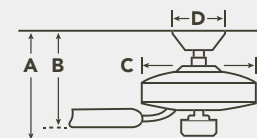

BLADE SPECS

Fan Finish   Blade Finish & Part Number
(Side 1)   (Reversible)

INCLUDED FEATURES

Blades (3) Included

- 14° Pitch
- 56" Sweep
- Reversible
- Wood

Downrods 6" Downrod with 1" (O.D.)

Downlight Integrated. 17-W Dimmable LED Platform 1,600 Lumens, 80 CRI, 3,000K CCT

Downlight Glass Etched Cased Opal Glass

Optional Downlight N/A

Uplight N/A

Uplight Glass N/A

Low Ceiling Adaptable No

Control 6-Speed DC Wall Control

INCLUDED CONTROLS

6-SPEED DC WALL CONTROL SYSTEM

- 6 Forward Speeds & Reverse
- Lights On/Off with Full Range Dimming
- No more than two fans on one circuit
- Includes Faceplate and all Mounting Hardware

OPTIONAL CONTROLS

371075WHTR

6-SPEED DC COOLTOUCH™ TRANSMITTER

COORDINATING LIGHTING

To see the complete Moonlit Collection visit elan-lighting.com.

FAN FEATURES

Mounting Slope – Pitch 30° or 7/12

Lead Wire 78"

cUL Listed Indoor

Hanging Weight 15.4 lbs.

Warranty Limited Lifetime

MOTOR FEATURES

Motor Size/Type 188mm x 10mm, DC

Amps 0.25 on High

RPM 163 on High

Energy Star No

HANGING MEASUREMENTS

WITH 6" DOWNROD

Fixture Drop (from ceiling)	Blade Drop (from ceiling)	Housing (width)	Ceiling Canopy (width)
A: 16.50"	B: 10.50"	C: 9.75"	D: 6.25"

AIR PERFORMANCE

AIRFLOW	POWER USAGE	AIRFLOW EFFICIENCY
5330 Cubic Ft. Per Minute on High	17 Watts on High (Excludes Lights)	315 Cubic Ft. Per Minute Per Watt