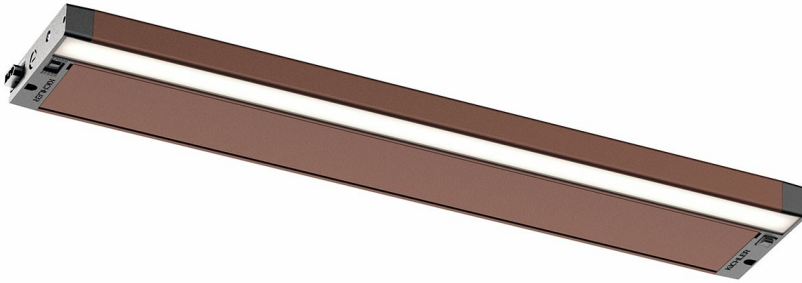

6U Series LED Collection
6U LED 2700K/3000K Cabinet Light - 22" BZT
6UCSK22BZT (Bronze Textured)

Project Name: _____
Location: _____
Type: _____
Qty: _____
Comments: _____

Dimensions

Height	1.00"
Length	22.00"
Width	4.25"

Ordering Information

Product ID	6UCSK22BZT
Finish	Bronze Textured
Available Finishes	BZT, NIT, WHT
Collection	6U Series LED Collection

Dimensions

Weight	2.00 LBS
--------	----------

Photometrics

Kelvin Temperature	2700/3000 K
Color Rendering Index	93
Volt AMPERE	14.8

Specifications

Material	Aluminum
----------	----------

Electrical

Dimmable	Yes
Input Voltage	Single(120)
Switch Type	On-Off, Rocker

Qualifications

Safety Rated	Dry
Title 24	Yes
Expected Life Span	40000 Hours
Warranty	www.kichler.com/warranty

Installation

Wire Connectors	Wire Nuts
Direct Wire	Yes
Knockouts	0.5 in
Number of Knockouts	7
Modular	Yes

Primary Lamping

Light Source	LED
Lamp Included	Integrated
Delivered Lumens	735/735
Delivered Efficacy	52
Dimming	Yes