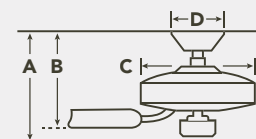

Pendant
42384AP

Chandelier
42381AP

HANGING MEASUREMENTS

WITH 6" DOWNROD

Fixture Drop (from ceiling)	Blade Drop (from ceiling)	Housing (width)	Ceiling Canopy (width)
A: 16.75"	B: 11.75"	C: 11.00"	D: 6.75"

AIR PERFORMANCE