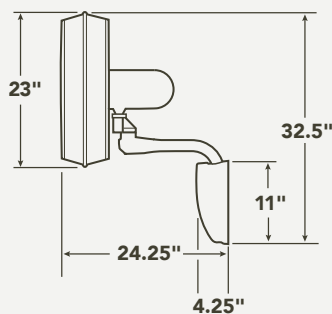

Mounting Bracket

Shown: 339218SNB Satin Natural Bronze Finish with Satin Natural Bronze Blades

18"

Pola™

339218NI
Brushed Nickel Finish
Nickel Blades

INCLUDED FEATURES

- Blades (3) Included**
 - 10° Pitch
 - 18" Sweep
 - Non-reversible
 - Steel
- Downrods** N/A
- Downlight** N/A
- Downlight Glass** N/A
- Optional Downlight** N/A
- Uplight** N/A
- Uplight Glass** N/A
- Low Ceiling Adaptable** No
- Control** Pull Chain

FAN FEATURES

- Mounting Slope – Pitch** Wall Mount only
- Lead Wire** 6' Cord with GFCI Plug
- cUL Listed** Wet
- Hanging Weight** 25.4 lbs.
- Body Material** Steel
- Warranty** www.Kichler.com/Warranty

MOTOR FEATURES

- Motor Size/Type** PSC127-625C, AC
- Amps** 2 on High
- RPM** 1,100 on High
- Energy Star®** No

INCLUDED CONTROLS

PULL CHAIN

- 3 Speeds
- 3 Forward & Reverse
- Manual Reverse

BLADE SPECS

Blade Finish & Part Number (Side 1)	Fan Finish (Reversible)
 Brushed Nickel	 NI Brushed Nickel
 Satin Natural Bronze	 SNB Satin Natural Bronze

HANGING MEASUREMENTS

Overall Fan Dimensions

Wall Bracket Dimensions

Mounting Bracket