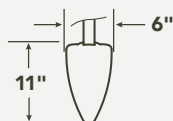

Mounting Bracket

Shown: 339218SNB Satin Natural Bronze Finish with Satin Natural Bronze Blades

18"

Pola™

339218NI
Brushed Nickel Finish
Nickel Blades

INCLUDED FEATURES

- Blades (3) Included**
 - 10° Pitch
 - 18" Sweep
 - Non-reversible
 - Steel
- Downrods** N/A
- Downlight** N/A
- Downlight Glass** N/A
- Optional Downlight** N/A
- Uplight** N/A
- Uplight Glass** N/A
- Low Ceiling Adaptable** No
- Control** Pull Chain

MOTOR FEATURES

- Motor Size/Type** PSC127-625C, AC
- Amps** 2 on High
- RPM** 1,100 on High
- Energy Star®** No

INCLUDED CONTROLS

PULL CHAIN

- 3 Speeds
- 3 Forward & Reverse
- Manual Reverse

BLADE SPECS

Blade Finish & Part Number (Side 1)	Fan Finish (Reversible)
 Brushed Nickel	 NI Brushed Nickel
 Satin Natural Bronze	 SNB Satin Natural Bronze

HANGING MEASUREMENTS

Overall Fan Dimensions

Wall Bracket Dimensions

Mounting Bracket