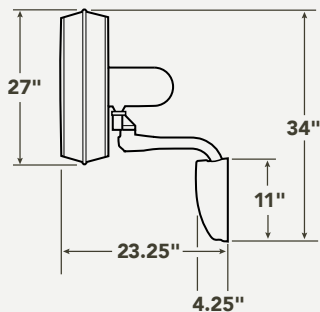

Blade Finish & Part Number (Side 1)	Fan Finish (Reversible)
 Brushed Nickel	 NI Brushed Nickel
 Satin Natural Bronze	 SNB Satin Natural Bronze

HANGING MEASUREMENTS

Overall Fan Dimensions

Wall Bracket Dimensions

Mounting Bracket

Shown: 339218SNB Satin Natural Bronze Finish with Satin Natural Bronze Blades

18"

Pola™

339218NI
Brushed Nickel Finish
Nickel Blades

INCLUDED FEATURES

- Blades (3) Included**
 - 10° Pitch
 - 18" Sweep
 - Non-reversible
 - Steel
- Downrods** N/A
- Downlight** N/A
- Downlight Glass** N/A
- Optional Downlight** N/A
- Uplight** N/A
- Uplight Glass** N/A
- Low Ceiling Adaptable** No
- Control** Pull Chain

MOTOR FEATURES

- Motor Size/Type** PSC127-625C, AC
- Amps** 2 on High
- RPM** 1,100 on High
- Energy Star®** No

INCLUDED CONTROLS

PULL CHAIN

- 3 Speeds
- 3 Forward & Reverse
- Manual Reverse

BLADE SPECS

Blade Finish & Part Number (Side 1)	Fan Finish (Reversible)
 Brushed Nickel	 NI Brushed Nickel
 Satin Natural Bronze	 SNB Satin Natural Bronze