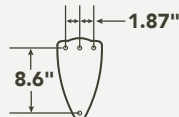

Blade Finish & Part Number (Side 1)	Fan Finish (Reversible)
 Brushed Nickel	 NI Brushed Nickel
 Satin Natural Bronze	 SNB Satin Natural Bronze

HANGING MEASUREMENTS

Overall Fan Dimensions

Wall Bracket Dimensions

Mounting Bracket

Shown: 339218SNB Satin Natural Bronze Finish with Satin Natural Bronze Blades

18"

Pola™

339218NI
Brushed Nickel Finish
Nickel Blades

INCLUDED FEATURES

- Blades (3) Included**
 - 10° Pitch
 - 18" Sweep
 - Non-reversible
 - Steel
- Downrods** N/A
- Downlight** N/A
- Downlight Glass** N/A
- Optional Downlight** N/A
- Uplight** N/A
- Uplight Glass** N/A
- Low Ceiling Adaptable** No
- Control** Pull Chain