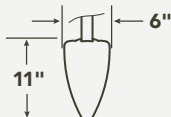

Shown: 339224NI Brushed Nickel Finish with Brushed Nickel Blades

24" Pola™

339224SNB
Satin Natural Bronze Finish
Satin Natural Bronze Blades

INCLUDED FEATURES

- Blades (3) Included**
 - 10° Pitch
 - 24" Sweep
 - Non-reversible
 - Steel
- Downrods** N/A
- Downlight** N/A
- Downlight Glass** N/A
- Optional Downlight** N/A
- Uplight** N/A
- Uplight Glass** N/A
- Low Ceiling Adaptable** No
- Control** Pull Chain

Blade Finish & Part Number (Side 1)	Fan Finish (Reversible)
 Brushed Nickel	 NI Brushed Nickel
 Satin Natural Bronze	 SNB Satin Natural Bronze

HANGING MEASUREMENTS

Overall Fan Dimensions

Wall Bracket Dimensions

Mounting Bracket

Shown: 339218SNB Satin Natural Bronze Finish with Satin Natural Bronze Blades

18"

Pola™

339218NI
Brushed Nickel Finish
Nickel Blades

INCLUDED FEATURES

- Blades (3) Included**
 - 10° Pitch
 - 18" Sweep
 - Non-reversible
 - Steel
- Downrods** N/A
- Downlight** N/A
- Downlight Glass** N/A
- Optional Downlight** N/A
- Uplight** N/A
- Uplight Glass** N/A
- Low Ceiling Adaptable** No
- Control** Pull Chain