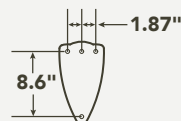

MOTOR FEATURES

- Motor Size/Type** PSC127-625C, AC
- Amps** 2 on High
- RPM** 1,100 on High
- Energy Star®** No

INCLUDED CONTROLS

PULL CHAIN

- 3 Speeds
- 3 Forward & Reverse
- Manual Reverse

BLADE SPECS

Blade Finish & Part Number (Side 1)	Fan Finish (Reversible)
 Brushed Nickel	 NI Brushed Nickel
 Satin Natural Bronze	 SNB Satin Natural Bronze

HANGING MEASUREMENTS

Overall Fan Dimensions

Wall Bracket Dimensions

Mounting Bracket