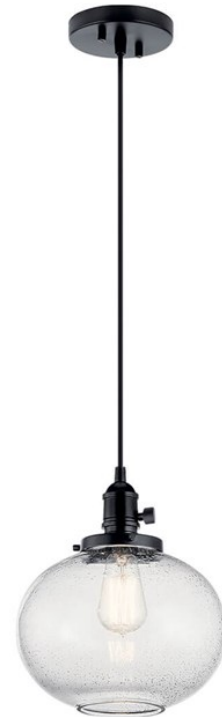

SPECIFICATIONS

Certifications/Qualifications

www.kichler.com/warranty

Dimensions

Base Backplate 5" DIA
 Weight 3.23 LBS
 Height 11.25"
 Overall Height 116.00"
 Width 9.75"

Electrical

Input Voltage 120.00V

Light Source

Dimmable Yes
 Dimmable Notes Dimmable when used with dimmer switch (sold separately); when using LED bulbs, see bulb manufacturer dimming specifications.

Lamp Included Not Included

Lamp Type E26
 Light Source Bulb
 Max or Nominal Watt 100.00
 # of Bulbs/LED Modules 1
 Socket Type Medium

Mounting/Installation

Connector Yes
 Interior/Exterior INTERIOR
 Lead Wire Length 112"
 Location Rating Dry
 Mounting Weight 1.32 LBS
 Wire Connectors Wire Nuts

FIXTURE ATTRIBUTES

Housing

Diffuser Description Clear Seeded
 Primary Material Steel
 Shade Dimensions 9.67" DIA x 7.64"

Product/Ordering Information

SKU 43852BK
 Finish Black
 Style Industrial
 UPC 783927026734.0

Finish Options

-  Black
-  Brushed Nickel
-  Natural Brass
-  Olde Bronze

ALSO IN THIS FAMILY

45972BK

45973BK

42296BK