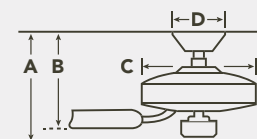

BLADE SPECS

Fan Finish Blade Finish & Part Number
(Side 1) (Reversible)

INCLUDED FEATURES

- Blades (5) Included**
 - 14° Pitch
 - 52" Sweep
 - Reversible
 - Wood
- Downrods** 4.5" Downrod with 1" (O.D.)
- Downlight** N/A
- Downlight Glass** N/A
- Optional Downlight** Accessory Light Kits Available. See pages 284-296
- Uplight** N/A
- Uplight Glass** N/A
- Low Ceiling Adaptable** Yes, See Our Optional Flush Mount Accessory 337008 on page 310
- Control** Pull Chain

HANGING MEASUREMENTS

WITH 4.5" DOWNROD			
Fixture Drop (from ceiling)	Blade Drop (from ceiling)	Housing (width)	Ceiling Canopy (width)
A: 14.00"	B: 12.00"	C: 12.60"	D: 6.70"

AIR PERFORMANCE

AIRFLOW	POWER USAGE	AIRFLOW EFFICIENCY
5283 Cubic Ft. Per Minute on High	69 Watts on High (Excludes Lights)	77 Cubic Ft. Per Minute Per Watt