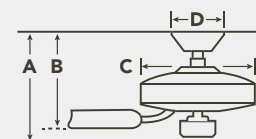

INCLUDED CONTROLS

- Pull Chain**
 - 3 Speeds
 - 3 Forward & Reverse
 - Manual Reverse

OPTIONAL CONTROLS

371042MUL (shown)
337001WH
371082

COOLTOUCH™ CONTROL SYSTEM – BASIC

See pages 306-308 for more information.

HANGING MEASUREMENTS

WITH 4.5" DOWNROD			
Fixture Drop (from ceiling)	Blade Drop (from ceiling)	Housing (width)	Ceiling Canopy (width)
A: 14.00"	B: 12.00"	C: 12.60"	D: 6.70"

AIR PERFORMANCE

AIRFLOW	POWER USAGE	AIRFLOW EFFICIENCY
7009 Cubic Ft. Per Minute on High	74 Watts on High (Excludes Lights)	95 Cubic Ft. Per Minute Per Watt