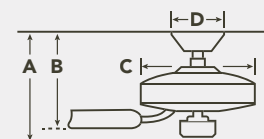

INCLUDED CONTROLS

- Pull Chain**
 - 3 Speeds
 - 3 Forward & Reverse
 - Manual Reverse

OPTIONAL CONTROLS

371042MUL (shown)
337001WH
371082

COOLTOUCH™ CONTROL SYSTEM – BASIC

See pages 306-308 for more information.

HANGING MEASUREMENTS

WITH 4.5" DOWNROD			
Fixture Drop (from ceiling)	Blade Drop (from ceiling)	Housing (width)	Ceiling Canopy (width)
A: 20.25"	B: 12.00"	C: 12.60"	D: 6.70"

AIR PERFORMANCE

AIRFLOW	POWER USAGE	AIRFLOW EFFICIENCY
5283 Cubic Ft. Per Minute on High	69 Watts on High (Excludes Lights)	77 Cubic Ft. Per Minute Per Watt