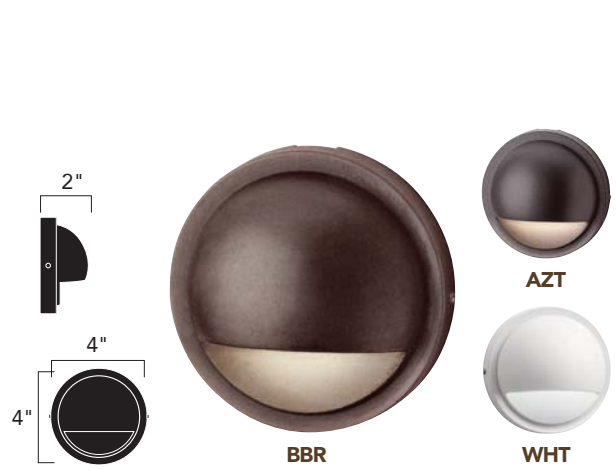

MINI DECK LIGHT

HALF MOON

15765 AZT, BBR, BKT, WHT

15764 AZT, BBR, WHT

Kelvin	2700K – Warm White		3000K – Pure White		2700K – Warm White	3000K – Pure White		
	Ordering Guide & Finish	15765 AZT27R 15765 BBR27R 15765 BKT27R 15765 WHT27R	15765 AZT30R 15765 BBR30R 15765 BKT30R 15765 WHT30R	15764 AZT27R 15764 BBR27R 15764 WHT27R		15764 AZT30R 15764 BBR30R 15764 WHT30R		
Housing	Cast Aluminum or Cast Brass			Aluminum or Cast Brass with satin-etched lens				
Light Source	1 Integrated High Output Cree® LEDs, tightly binned for color uniformity, and constant current driver			1 Integrated High Output Cree® LED, tightly binned for color uniformity, and constant current driver				
Color Temp. (CCT) & CRI	2700K (-50/+100) / 80s CRI 3000K (-45/+130) / 80s CRI			2700K (-50/+100) / 80s CRI 3000K (-45/+130) / 80s CRI				
Power Usage at 12V AC Input VA and Watts	.86 W, 1.86 VA			.86 W, 1.86 VA				
Operating Voltage Range	9V-15V AC/DC with no loss in output due to constant current technology			9V-15V AC/DC with no loss in output due to constant current technology				
Lumen Maint.	Tested to an L-70 of 40,000 hours			Tested to an L-70 of 40,000 hours				
Delivered Lumens & Efficacy	2700K = 43 Lm 2700K = 51 Lm/W		3000K = 41 Lm 3000K = 50 Lm/W		2700K = 43 Lm 2700K = 51 Lm/W		3000K = 41 Lm 3000K = 50 Lm/W	
Wiring	72" of usable #18-2, SPT-1-W leads. Cable Connectors supplied. WHT has coordinating white leads.			72" of usable #18-2, SPT-1-W leads. Cable Connectors supplied. WHT has coordinating white leads.				
Mounting Access. (Included)	Stainless steel mounting bracket and hardware			Stainless steel mounting bracket and hardware				
Notes	Versatile mini size. Brass will naturally patina over time. *Cree is a registered trademark of Cree, Inc.			Brass will naturally patina over time. *Cree is a registered trademark of Cree, Inc.				
Fixture Photometric (fc)*	Mounting Light	0'	.5'	1'	2'	3'	4'	5'
	6"	76.50	20.00	3.00	0.20	0.06	0.05	0.03
	12"	13.00	10.63	4.80	1.10	0.20	0.08	0.05
	30"	3.20	3.40	2.60	1.20	0.52	0.24	0.12
	Mounting Light	0'	.5'	1'	2'	3'	4'	5'
6"	29.70	14.80	1.60	0.07	0.05	0.01	0.00	
12"	8.30	6.40	2.60	0.45	0.08	0.02	0.01	
30"	2.10	2.05	1.55	0.50	0.30	0.11	0.09	