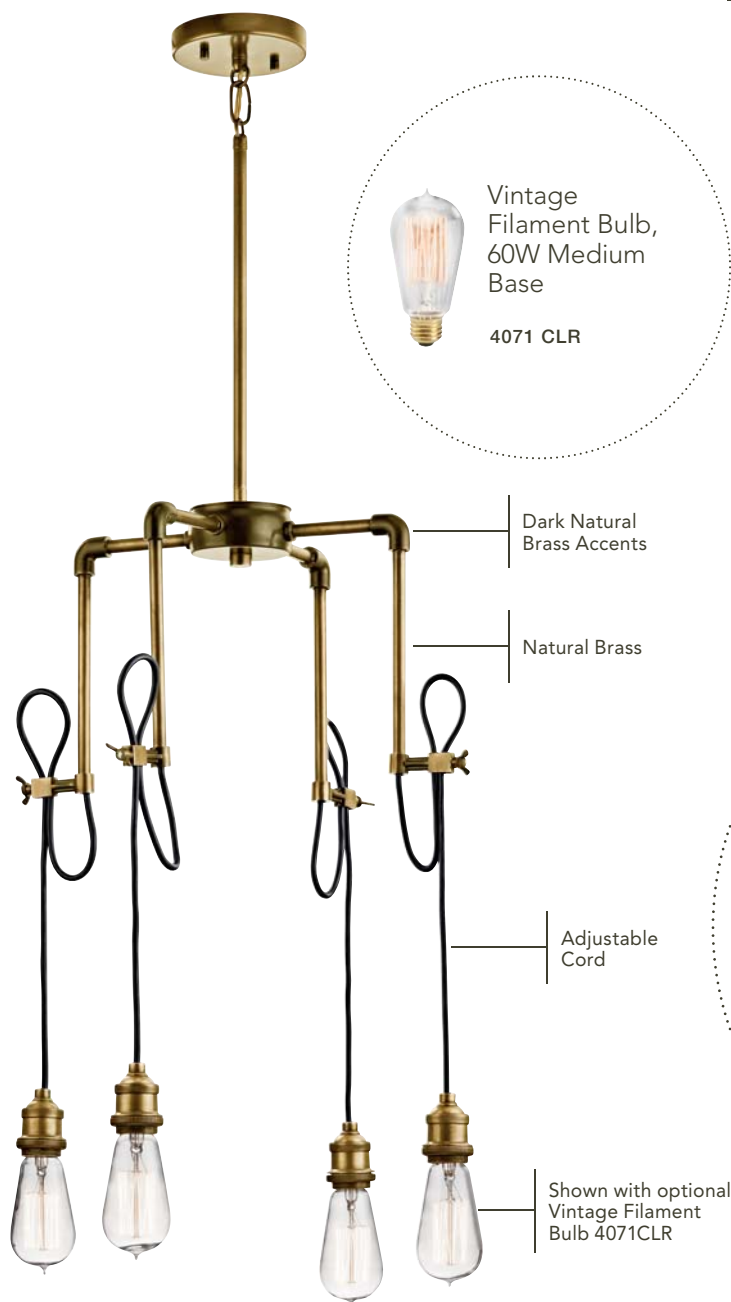

Rumer™ Mini Chandelier 43587 NBR | Page s853.

RUMER™

NATURAL BRASS WITH
DARK NATURAL BRASS ACCENTS

A | 43587 NBR
Mini Chandelier

CONVERTIBLE

Create two distinct lighting options with one fixture: Mini Pendant or Wall Sconce.

B | 43589 NBR

Shown as Mini Pendant - 13.5" H.

RUMER™

	ITEM #	FINISH	INCAND. BULB	W	H	OVRL. H	EXTRA WIRE	CHAIN/STEM	EXT.	HCWO	NOTES
A	43587	NBR	(4) 100W (M) A19 or 60W S21	17.5	21.25	60	74	36	---	---	Add. chain 2996 NBR. Add. stem 2999 (12") NBR. Height does not include bulb.
B	43589	NBR	(1) 100W (M) A19 or 60W S21	5	13.5	46	50	---	5.25	2.5	Add. chain 2996 NBR. Add. stem 2999 (12") NBR. Height does not include bulb. Height uncludes 6" stem.

Measurements shown in inches. U.S. & Canadian Patent Pending.