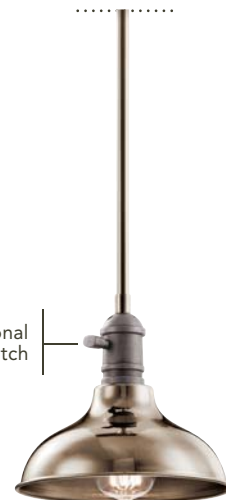


COBSON™

NATURAL BRASS FINISH
WITH ANTIQUE NICKEL ACCENTS

Functional paddle
switch

B | 42585 NBR
Pendant
NOT TO SCALE

Functional paddle switch

Shown as Pendant - 7.5" H.

Shown as Semi Flush - 10" H.

CONVERTIBLE

C | 42579 OZ

Shown as Mini Pendant - 7.5" H.

Shown as Semi Flush - 10" H.

Shown as Wall Mount - 11.75" H.

Functional paddle switch

COBSON™

POLISHED NICKEL FINISH
WITH ANTIQUE NICKEL ACCENTS

Vintage
Filament Bulb,
60W Medium
Base

4071 CLR

Shown as Pendant - 7.5" H.

Antique Nickel

Shown as Semi Flush - 10" H.

CONVERTIBLE

Create two distinct lighting options with one fixture:
Pendant or Semi Flush.

A | 42580 PN

Functional
paddle switch

Shown as Mini Pendant - 7.5" H.

Shown as Semi Flush - 10.75" H.

CONVERTIBLE

Create two distinct lighting options with one fixture:
Pendant or Semi Flush.

B | 42585 PN

PENDALETTE®

Create three distinct lighting options with one fixture:
Mini Pendant, Semi Flush or
Wall Mount.