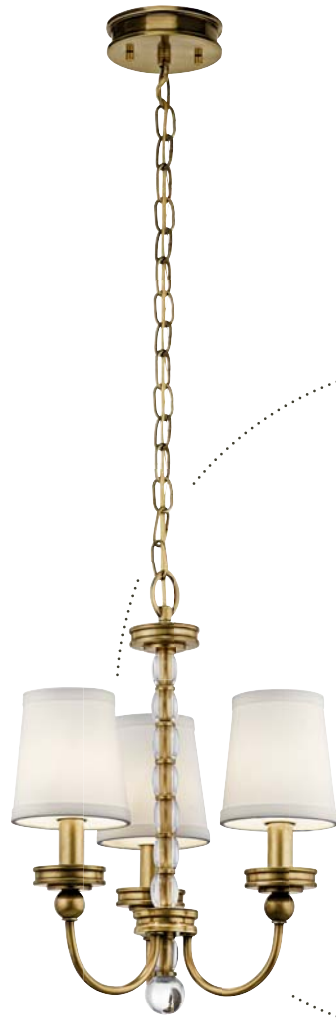

Rossington™ Chandelier 43544 NBR | Page s862.

ROSSINGTON™

NATURAL BRASS FINISH WITH CRYSTAL ACCENTS

ROSSINGTON™

ITEM #	FINISH	INCAND. BULB	W	H	OVRL. H	EXTRA WIRE	CHAIN/STEM	NOTES
A 43545	NBR	(9) 60W (C) B type or 40W (C) T type	33.5	30.5	105	46	72	Additional chain 2996 NBR.

Measurements shown in inches. U.S. & Canadian Patent Pending.

ROSSINGTON™

NATURAL BRASS FINISH WITH CRYSTAL ACCENTS

A | 43544 NBR
Chandelier

Shown as Semi Flush - 14.5" H.

CONVERTIBLE

Create two distinct lighting options with one fixture:
Mini Chandelier or Semi Flush.

B | 43543 NBR

Shown with optional shade 4342

Shown as Mini Chandelier - 17" H.

C | 43546 NBR
Mini Pendant

E | 45546 NBR
Wall Sconce

OPTIONAL SHADES

4342
3.5" x 4.5" x 5"
White Linen Fabric Shade
(for use with 43543NBR and 45546NBR)

4343
3.75" x 4.75" x 5.75"
White Linen Fabric Shade
(for use with 43544NBR)

4344
4.25" x 5.25" x 6.25"
White Linen Fabric Shade
(for use with 43545NBR)

ROSSINGTON™

ITEM #	FINISH	INCAND. BULB	W	H	OVRL. H	EXTRA WIRE	CHAIN/STEM	EXT.	HCWO	NOTES	
A	43544	NBR	(5) 60W (C) B type or 40W (C) T type	24	25.25	100	14	72	---	Additional chain 2996 NBR.	
B	43543	NBR	(3) 60W (C) B type or 40W (C) T type	12.25	17	91	21	72	---	Additional chain 2996 NBR.	
C	43546	NBR	(1) 100W (M)	5	13	87	22	72	---	☑ (23-30W CFL) Additional chain 2996 NBR.	
D	43547	NBR	(3) 100W (M)	16	13.25	88	26	72	---	☑ (23-30W CFL) Additional chain 2996 NBR.	
E	45546	NBR	(1) 60W (C) B type or 40W (C) T type	4.5	8.75	---	---	---	5.75	3.5	Ⓧ