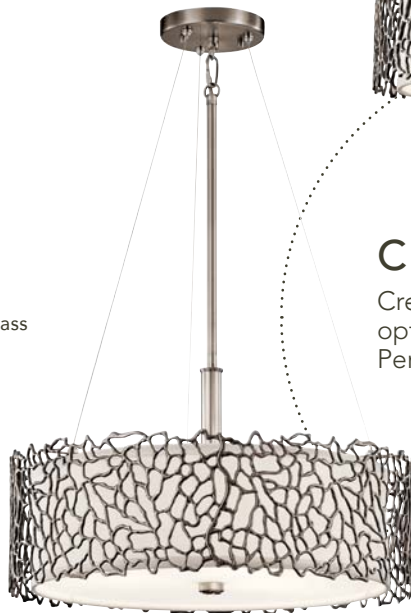

SILVER CORAL

CLASSIC PEWTER FINISH WITH WHITE FABRIC SHADE AND ETCHED GLASS DIFFUSER

Coral inspired textured detail

White Fabric Shade

A | 43348 CLP
Oval Chandelier/Pendant
NOT TO SCALE

Etched Glass Diffuser

B | 43349 CLP
Mini Pendant

Satin-Etched
Cased Opal Glass

Shown as Pendant - 11.25" H.

Shown as Semi Flush - 11.25" H.

CONVERTIBLE

Create two distinct lighting options with one fixture:
Pendant or Semi Flush.

C | 43346 CLP

D | 43353 CLP
Wall Sconce

Satin-Etched
Cased Opal Glass

E | 43347 CLP
Pendant

Etched
Glass Diffuser

SILVER CORAL™

ITEM #	FINISH	INCAND. BULB	W	H	OVRL H	L	EXTRA WIRE	CHAIN/STEM	EXT.	HCWO	NOTES
A	CLP	(4) 100W (M)	16	13.5	47	34	96	36	---	---	Ⓜ (23-30W CFL) Additional chain 2996 CLP. Additional stem 2999 (12") CLP.
B	CLP	(1) 100W (M)	7.25	10	48	---	66	36	---	---	Ⓜ (23-30W CFL) Additional chain 2996 CLP. Additional stem 2999 (12") CLP.
C	CLP	(3) 100W (M)	18.25	11.25	50	---	68	36	---	---	Ⓜ (23-30W CFL) Additional chain 2996 CLP. Additional stem 2999 (12") CLP.
D	CLP	(1) 100W (M)	7.5	9.25	---	---	---	---	5.5	4.25	Ⓜ (23-30W CFL)
E	CLP	(4) 100W (M)	22	13.5	47	---	99	36	---	---	Ⓜ (23-30W CFL) Additional chain 2996 CLP. Additional stem 2999 (12") CLP.