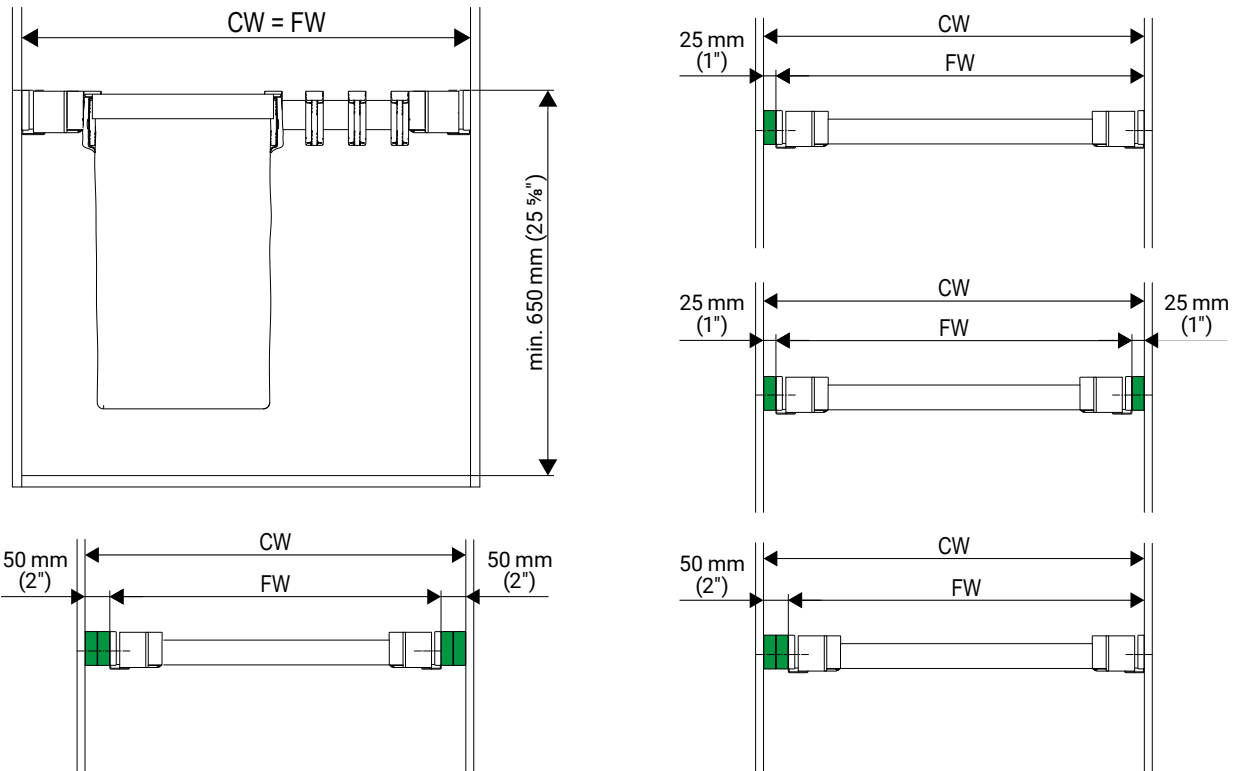

The Full Pull-out is available for clear installation depths of 345 mm (13 5/8") and 475 mm (18 3/4"). Side Pull-outs are suitable for units with a clear width of 457 mm (18") or more and a clear depth of 475 mm (18 3/4").

### Packing Unit: 1

Each set consists of:

- 1x Set Side left + right
- 1x Set runner cover cap left + right
- 1x Set front mounts
- 1x Set crossbar mounts
- 1x Installation manual
- 1x Crossbar
- 1x Kesseböhmer CX runner

Order Hangers and Laundry Bags separately.

Pullout Height	Frame width (FW)*	Clear Installation Depth(CD)	Suggested number of hangers	Suggested number of laundry bags		Powder Black	Champagne
				Narrow	Wide		
72 mm (2 7/8")	455 - 515 mm (18 - 20 1/4")	345 mm (13 5/8")	5	1		285177 7021	285177 9853
72 mm (2 7/8")	610 - 670 mm (24 - 26 3/8")	345 mm (13 5/8")	7	2		285178 7021	285178 9853
72 mm (2 7/8")	760 - 820 mm (30 - 32 1/4")	345 mm (13 5/8")	11	1	1	285179 7021	285179 9853
72 mm (2 7/8")	455 - 515 mm (18 - 20 1/4")	475 mm (18 3/4")	5	1		285180 7021	285180 9853
72 mm (2 7/8")	610 - 670 mm (24 - 26 3/8")	475 mm (18 3/4")	7	2		285181 7021	285181 9853
72 mm (2 7/8")	760 - 820 mm (30 - 32 1/4")	475 mm (18 3/4")	11	1	1	285182 7021	285182 9853

\*CW = FW (frame width) + number of spacer bars (25 mm each) / See below.

**KEY**  
 CW= Clear Cabinet Width | FW= Frame Width  
 IW= Inner Width | BW= Bottom Width