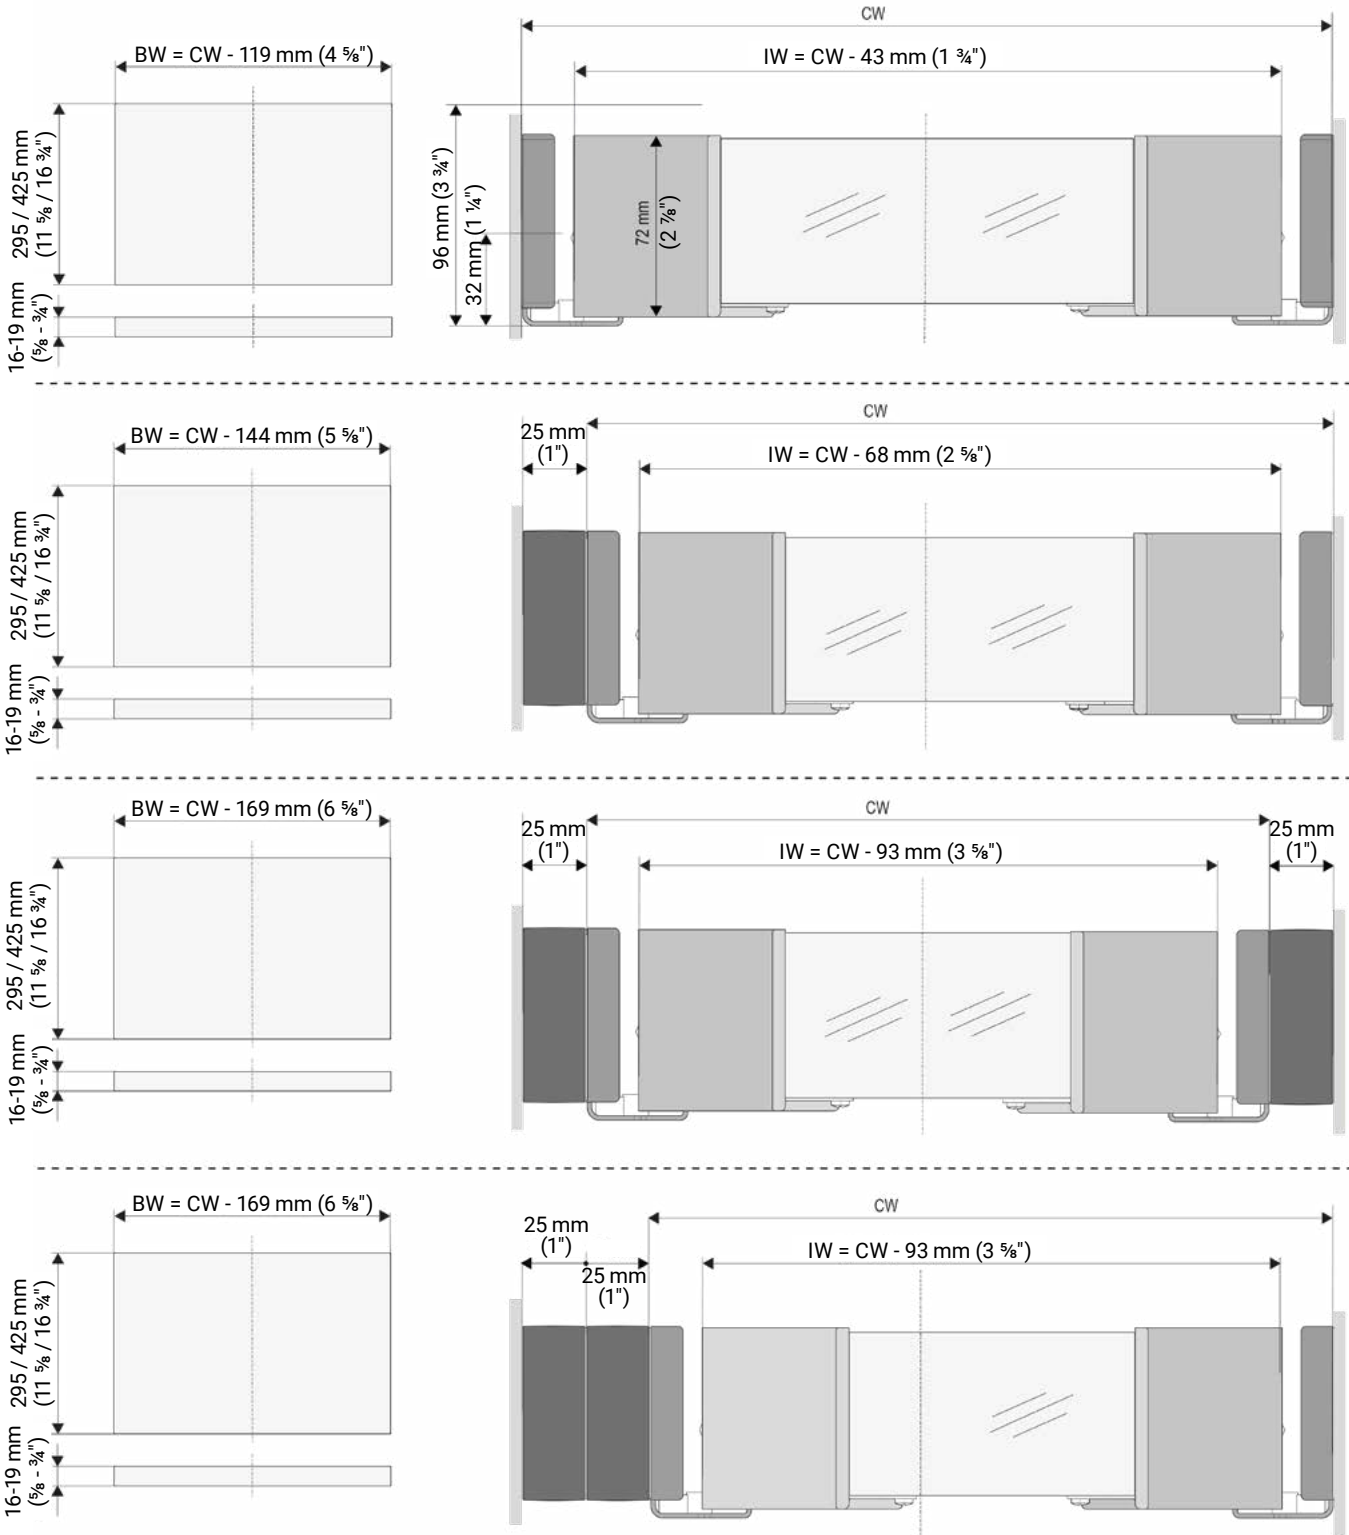

- » Soft-edge design with millimeter-thin frame
- » Tinted safety glass is elegant and functional
- » Full-extension runner allows for full drawer access
- » Full use of width even for custom-made cabinets due to 60 mm (2 3/8") width adjustability

KEY
CW= Clear Cabinet Width | FW= Frame Width
IW= Inner Width | BW= Bottom Width