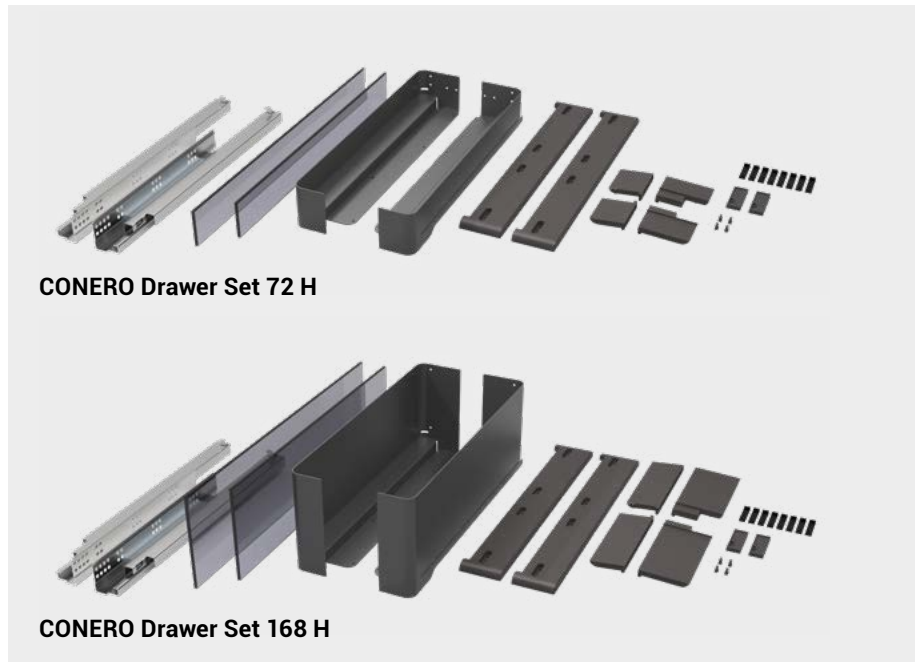

CONERO Drawers have adjustable widths allowing them to form a clear width from 334 to 1020 mm (13 1/8" - 40 1/8"). CONERO drawers are available in two heights of 72 mm (2 7/8") and 168 mm (6 5/8").

CONERO Drawer Sets 72 / 168 H

CONERO Drawer Sets 72 and 168H

Packing Unit: 1

Each set consists of:

- 1x Set Frame left + right
- 1x Set runner cover cap left + right
- 1x Set front mounts
- 1x Set rear mounts
- 1x Front glass
- 1x Rear glass
- 1x Kesseböhmer CX runner
- 1x Installation manual

Wooden bottom not included.

Drawer Height	Clear Installation Width (CW)*	Clear Cabinet Depth (CD)	Powder Black	Champagne
72 mm (2 7/8")	455 - 515 mm (18 - 20 1/4")	345 mm (13 5/8")	285159 7021	285159 9853
72 mm (2 7/8")	610 - 670 mm (24 - 26 3/8")	345 mm (13 5/8")	285160 7021	285160 9853
72 mm (2 7/8")	760 - 820 mm (30 - 32 1/4")	345 mm (13 5/8")	285161 7021	285161 9853
72 mm (2 7/8")	455 - 515 mm (18 - 20 1/4")	475 mm (18 3/4")	285162 7021	285162 9853
72 mm (2 7/8")	610 - 670 mm (24 - 26 3/8")	475 mm (18 3/4")	285163 7021	285163 9853
72 mm (2 7/8")	760 - 820 mm (30 - 32 1/4")	475 mm (18 3/4")	285164 7021	285164 9853

*The required clear installation width (CW) increases by 1" (25 mm) for each number of shims used.

CONERO Drawer 72 H Detail

- » Soft-edge design with millimeter-thin frame
- » Tinted safety glass is elegant and functional
- » Full-extension runner allows for full drawer access
- » Full use of width even for custom-made cabinets due to 60 mm (2 3/8") width adjustability