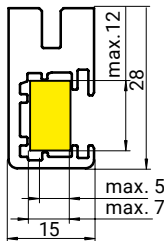

Individual Packing Unit: 1

Each set consists of:
1 x Closet Rod

Bulk Packing Unit: 10

1 x Set closet rod mounts
1 x Glide profile

Max. Clear Cabinet Width (CW)	Dimension W x D x H		Powder Black	Champagne
920 mm (36 1/4")	919 x 15 x 30 mm (36 1/4 x 5/8 x 1 1/8")	Bulk (Qty. 10)	238901 7021	238901 9853
		Individual	239865 7021	239865 9853
1220 mm (48")	1219 x 15 x 30 mm (48 x 5/8 x 1 1/8")	Bulk (Qty. 10)	238902 7021	238902 9853
		Individual	239866 7021	239866 9853

Cut-to-size

CONERO Closet Rod for LED integration

Individual Packing Unit: 1

Each set consists of:
1 x Closet Rod
1 x Set closet rod mounts

Bulk Packing Unit: 10

1 x LED mounting plate
1 x Glide profile
1 x Diffuser

Max. Clear Cabinet Width (CW)	Dimension W x D x H		Powder Black	Champagne
920 mm (36 1/4")	919 x 15 x 30 mm (36 1/4 x 5/8 x 1 1/8")	Bulk (Qty. 10)	238724 7021	238724 9853
		Individual	239867 7021	239867 9853
1220 mm (48")	1219 x 15 x 30 mm (48 x 5/8 x 1 1/8")	Bulk (Qty. 10)	238725 7021	238725 9853
		Individual	239868 7021	239868 9853

Cut-to-size

Permissible LED strip dimensions for use with LED adaptation plate

CONERO Closet Rod Mounts

Packing Unit: 10

Each set consists of:
2 x 6.3 x 16 euro-screw
2 x Set closet rod mounts

Black

239869 7818