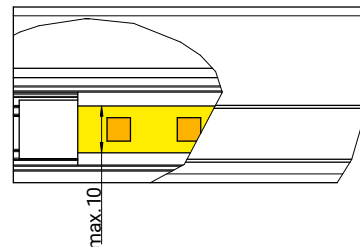

Individual Packing Unit: 1

Each set consists of:
1 x Closet Rod

Bulk Packing Unit: 10

1 x Set closet rod mounts
1 x Glide profile

Max. Clear Cabinet Width (CW)	Dimension W x D x H		Powder Black	Champagne
920 mm (36 1/4")	919 x 15 x 30 mm (36 1/4 x 5/8 x 1 1/8")	Bulk (Qty. 10)	238901 7021	238901 9853
		Individual	239865 7021	239865 9853
1220 mm (48")	1219 x 15 x 30 mm (48 x 5/8 x 1 1/8")	Bulk (Qty. 10)	238902 7021	238902 9853
		Individual	239866 7021	239866 9853

Cut-to-size

CONERO Closet Rod for LED integration

Individual Packing Unit: 1

Each set consists of:
1 x Closet Rod
1 x Set closet rod mounts

Bulk Packing Unit: 10

1 x LED mounting plate
1 x Glide profile
1 x Diffuser

Max. Clear Cabinet Width (CW)	Dimension W x D x H		Powder Black	Champagne
920 mm (36 1/4")	919 x 15 x 30 mm (36 1/4 x 5/8 x 1 1/8")	Bulk (Qty. 10)	238724 7021	238724 9853
		Individual	239867 7021	239867 9853
1220 mm (48")	1219 x 15 x 30 mm (48 x 5/8 x 1 1/8")	Bulk (Qty. 10)	238725 7021	238725 9853
		Individual	239868 7021	239868 9853

Cut-to-size

Permissible LED strip dimensions for use with LED adaptation plate

CONERO Closet Rod Mounts

Packing Unit: 10

Each set consists of:
2 x 6.3 x 16 euro-screw
2 x Set closet rod mounts

Black

239869 7818