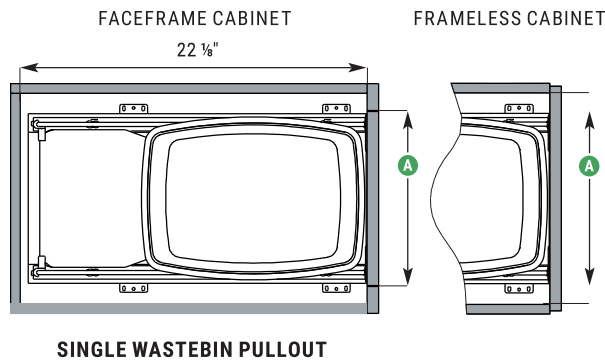

WASTEBIN PULLOUT

100LB

LOAD RATING

ADJUSTABLE SHELVES

PUSH TO OPEN

SOFT OPEN/CLOSE

ARENA plus

ClickFixx

THE WASTEBIN PULLOUT BOASTS STURDY CONSTRUCTION AND FUNCTIONAL ADJUSTABLE COMPONENTS. ClickFixx technology, four-way cam adjustments, and templated drilling locations make the Kesseböhmer Wastebin Pullout the premier choice for every kitchen design.

SINGLE WASTEBIN PULLOUT

DOUBLE WASTEBIN PULLOUT

1 CHOOSE A FRAME TO FIT YOUR CABINET

Choose a single or double pullout available in 3 colors

Description	Dimensions	Faceframe	Frameless	champagne	chrome	silver
		A min	A min			
Single wastebin pullout frame	12 1/4" W x 22" D x 10" H	11 1/2"	12 1/2"	2505840103	2505840005	2505840102
Single wastebin pullout frame bulk (16 units)					2505850103	2505850005
Double wastebin pullout frame	15 1/4" W x 22" D x 10" H	14 1/2"	15 1/2"	2505860103	2505860005	2505860102
Double wastebin pullout frame bulk (16 units)					2505870103	2505870005

2 ORDER WASTEBINS + LIDS

Choose from 2 sizes in 3 colors

Description	Dimensions	Minimum internal height	champagne	white	gray
36 quart plastic wastebin	14" W x 10 1/2" D x 18" H	19 1/2"	2503940103	2503949010	2503947930
52 quart plastic wastebin	14" W x 10 1/2" D x 22" H	23 1/2"	2505530103	2505539010	2505537930
Wastebin lid	10 1/2" W x 14 1/2" D x 1" H	add 1" to above	2507910103	2507919010	2507917930