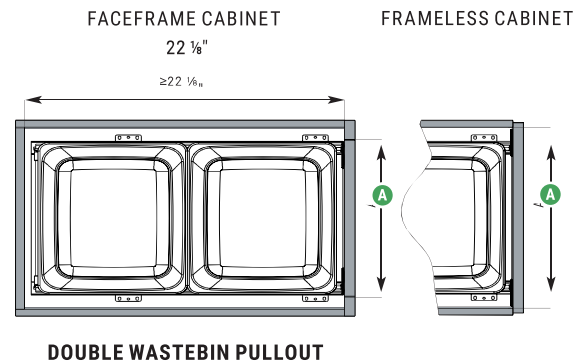

WASTEBIN PULLOUT

100LB

LOAD RATING

ADJUSTABLE SHELVES

PUSH TO OPEN

SOFT OPEN/CLOSE

ARENA plus

ClickFixx

THE WASTEBIN PULLOUT BOASTS STURDY CONSTRUCTION AND FUNCTIONAL ADJUSTABLE COMPONENTS. ClickFixx technology, four-way cam adjustments, and templated drilling locations make the Kesseböhmer Wastebin Pullout the premier choice for every kitchen design.

SINGLE WASTEBIN PULLOUT

DOUBLE WASTEBIN PULLOUT

1 CHOOSE A FRAME TO FIT YOUR CABINET

Choose a single or double pullout available in 3 colors

Description	Dimensions	Faceframe	Frameless	champagne	chrome	silver
		A min	A min			
Single wastebin pullout frame	12 1/4" W x 22" D x 10" H	11 1/2"	12 1/2"	2505840103	2505840005	2505840102
Single wastebin pullout frame bulk (16 units)					2505850103	2505850005
Double wastebin pullout frame	15 1/4" W x 22" D x 10" H	14 1/2"	15 1/2"	2505860103	2505860005	2505860102
Double wastebin pullout frame bulk (16 units)					2505870103	2505870005

2 ORDER WASTEBINS + LIDS

Choose from 2 sizes in 3 colors

Description	Dimensions	Minimum internal height	champagne	white	gray
36 quart plastic wastebin	14" W x 10 1/2" D x 18" H	19 1/2"	2503940103	2503949010	2503947930
52 quart plastic wastebin	14" W x 10 1/2" D x 22" H	23 1/2"	2505530103	2505539010	2505537930
Wastebin lid	10 1/2" W x 14 1/2" D x 1" H	add 1" to above	2507910103	2507919010	2507917930