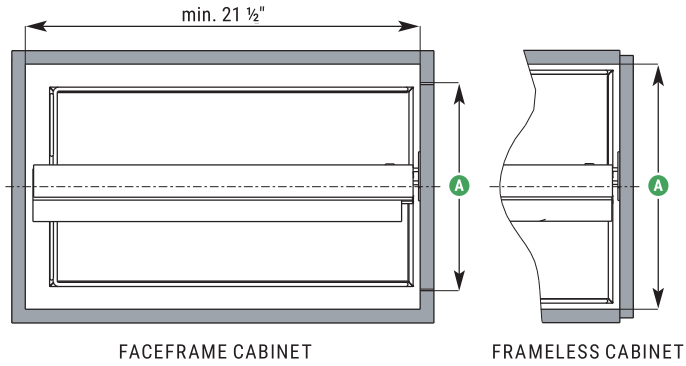

- 265LB LOAD RATING
- ✓ ADJUSTABLE SHELVES
- ✓ PUSH TO OPEN
- ✓ SOFT OPEN/CLOSE
- ✓ ARENA plus
- ✓ ClickFixx

DISPENZA

DISPENZA HAS AN INNOVATIVE DESIGN THAT DRAWS INSPIRATION FROM A HIGH-RISE BUILDING. The best use of space in cities is to build skyscrapers, which inspired the DISPENZA's design. DISPENZA is best suited for narrow, tall cabinets where access to both sides is available.

1 ORDER A FRAME SET

Includes frame, runners and door brackets (4 3/4" W X 21 1/2" D X H)

Size	Frame height	champagne	silver
S (use 1-2 shelf sets)	31 1/2" – 47 1/4" H	2502560103	2502560102
M (use 2-3 shelf sets)	47 1/4" – 62 7/8" H	2502570103	2502570102
L (use 3-4 shelf sets)	62 7/8" – 78 3/4" H	2502580103	2502580102
XL (use 3-4 shelf sets)	74 3/4" – 90 1/2" H	2502590103	2502590102

2 CHOOSE YOUR SHELF SETS

Each set includes 2 shelves
Shelf measures (W x 20 3/8" D X 4 1/8" H)

A min	Shelf width	ARENA classic champagne/maple	ARENA classic chrome/maple	ARENA classic chrome/white	ARENA style chrome/anthracite
8 1/2"	8" W	2500030103	2501270005	2501690005	2850010005
10 1/2"	10" W	2500130103	2501300005	2501740005	2850060005
11 1/2"	11" W	2500040103	2501280005	2501700005	2850020005
13 1/2"	13" W	2500140103	2501310005	2501750005	2850070005
14 1/2"	14" W	2500050103	2501290005	2501710005	2850030005
16 1/2"	16" W	2500150103	2501320005	2501760005	2850080005
17 1/2"	17" W	2500060103	2501540005	2501720005	2850040005
19 1/2"	19" W	2500160103	2501330005	2501770005	2850090005
20 1/2"	20" W	2500070103	2501550005	2501730005	2850050005