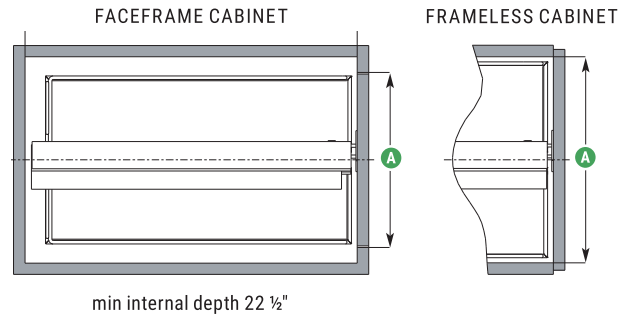

Shown with Short Base Pullout
under-drawer option

BASE PULLOUT

OUR BASE PULLOUT COMBINES STYLE, CONVENIENCE, AND VERSATILITY.

Mix and match shelving and accessories to create a custom storage solution that places base cabinet contents within easy reach. Choose from our Spice Tray, Baker's Tray, or YouboXx systems to personalize your Base Pullout.

1

ORDER A FRAME SET

Includes frame, runner, door bracket & top guide

Internal cabinet height	champagne	silver
20"-28" H	2506630103	2506630102
24"-32" H	2504630103	2504630102

2

ORDER SHELVES TO SUIT YOUR STYLE