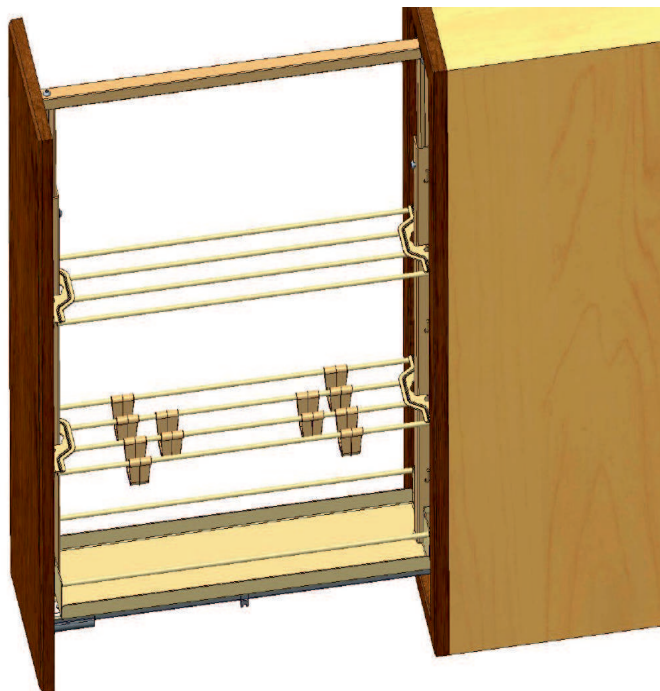

# Baker's Tray Set

for Base Pull Out II

KESSEBÖHMER

<http://www.cleverstorage.com/technical-support/>

### Set1: 3 <sup>5</sup>/<sub>16</sub>" width

- 1x metal shelf
- 4x elastic bumper
- 2x wire rack
- 4x plastic clip

### Set2: 5" width

- 1x metal shelf
- 4x elastic bumper
- 2x wire rack
- 6x plastic clip

### Set3: 7" width

- 1x metal shelf
- 4x elastic bumper
- 2x wire rack
- 8x plastic clip