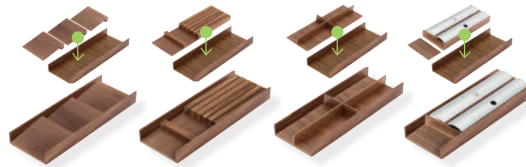

THE BOGOTA

THE MUMBAI

THE DALLAS

THE LOS ANGELES

THE CAIRO

30 INCH SETS

Set width: 30" | Min drawer width: 33.5"

THE PARIS

THE SHANGHAI

THE ISTANBUL

36 INCH SETS

Set width: 36" | Min drawer width: 39.5"

THE NYC

THE LONDON

THE TOKYO

BLACK ASH

Coming Summer 2018

FLEXIBLE & VERSATILE

Quick & Easy

Add extra components such as foil roll holders, knife blocks and spice inserts.

All sets fit both straight & tapered drawer boxes.

Measuring Information