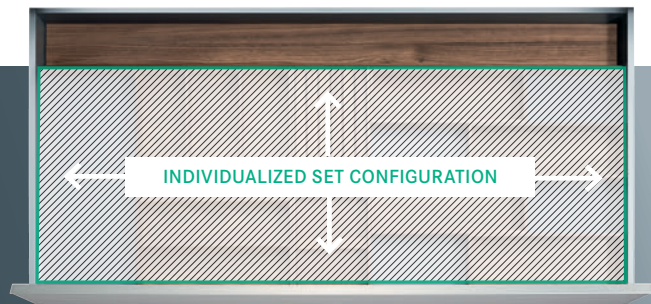

Kesseböhmer USA, Inc. | 2528 Independence Blvd., Suite 102, Wilmington, NC 28412 | 910-338-5080

contact@kesseboehmer.com | www.cleverstorage.com | www.kesseboehmer.com