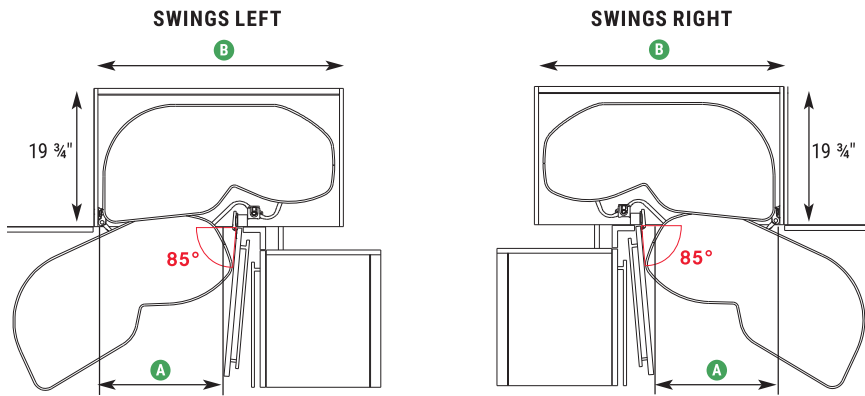

LeMans II

55LB LOAD RATING PER SHELF

ADJUSTABLE SHELVES

PUSH TO OPEN

SOFT CLOSE OPTIONAL

ARENA plus

ClickFixx

MODELED AFTER THE LE MANS RACETRACK, this shelving system combines a sleek, modern design with ease of access in underutilized blind corners. Our patented dual articulation system, optional soft-close mechanism, and ARENA plus anti-slip shelves ensure a smooth open and close. The LeMans' shelves are height adjustable, move independently, and the unit's full range of motion can be adjusted or restricted to accommodate all designs!

NOTES

- + The minimum internal cabinet height is 21 1/2" for standard, and 50" for highboard kit
- + Four-way adjustable block changes travel of shelves
- + Includes gauge for quick and easy installation

2 ORDER ACCESSORIES / INSTALLATION HARDWARE

Customize LeMans to suit your needs

Accessory	Description	champagne	chrome	white	gray
Soft-close mechanism	For RIGHT side opening			2346419010	2346417930
	For LEFT side opening			2346429010	2346427930
Lid rack	17 3/4" W x 5 7/8" D x 1 5/8" H	0069450103	0069450005		
Restrictor clip	Restricts travel of shelves	2501071918			
Shim (faceframe only)	19 3/4" H				2502667930