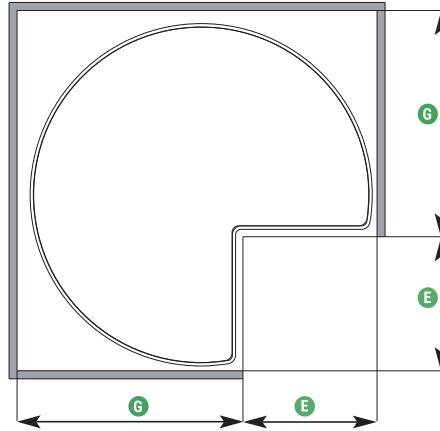

FRAMELESS CABINET