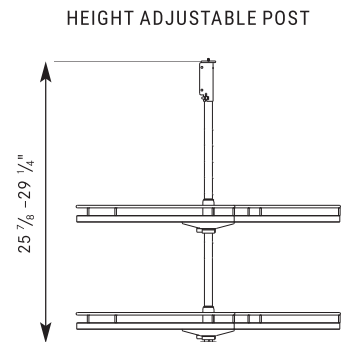

2 ORDER SHELVES FOR LAZY SUSAN

2 shelves per set

Shelf diameter	Faceframe		Frameless		ARENA classic champagne/maple	ARENA classic chrome/maple	ARENA classic chrome/white	ARENA style chrome/anthracite
	A min	B min	E min	G min				
28"	10 5/8"	18 1/4"	11 5/8"	17 1/2"	2500540103	2501190005	2501950005	2850490005
32"	11 3/8"	21 1/2"	12 5/8"	20 3/4"	2500550103	2501200005	2501960005	2850500005

1 ORDER SUPER SUSAN SHELF SET

2 shelves per set. Includes pre-mounted bearing with q and cover cap

Shelf diameter	Faceframe		Frameless		ARENA classic champagne/maple	ARENA classic chrome/maple	ARENA classic chrome/white	ARENA style chrome/anthracite
	A min	B min	E min	G min				
28"	10 5/8"	18 1/4"	11 5/8"	17 1/2"	2500490103	2501460005	2501920005	2850470005
32"	11 3/8"	21 1/2"	12 5/8"	20 3/4"	2500500103	2501180005	2501930005	2850480005