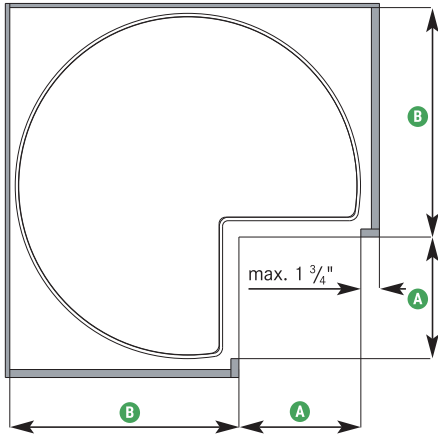

FACEFRAME CABINET