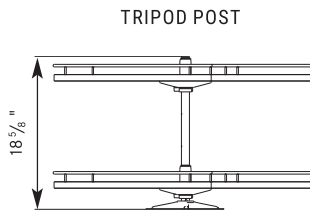

CLASSIC DESIGN. We have combined the proven convenience of the lazy susan design and upgraded it with our expertly engineered ARENA plus anti-slip surface and stylish steel rails.

FACEFRAME CABINET

FRAMELESS CABINET

1 ORDER A POST SYSTEM FOR A LAZY SUSAN

Choose between a tripod or a height adjustable post

Description	chrome	brushed nickel
Tripod post	2500510005	2500510019
Height adjustable post	2500520005	2500520019